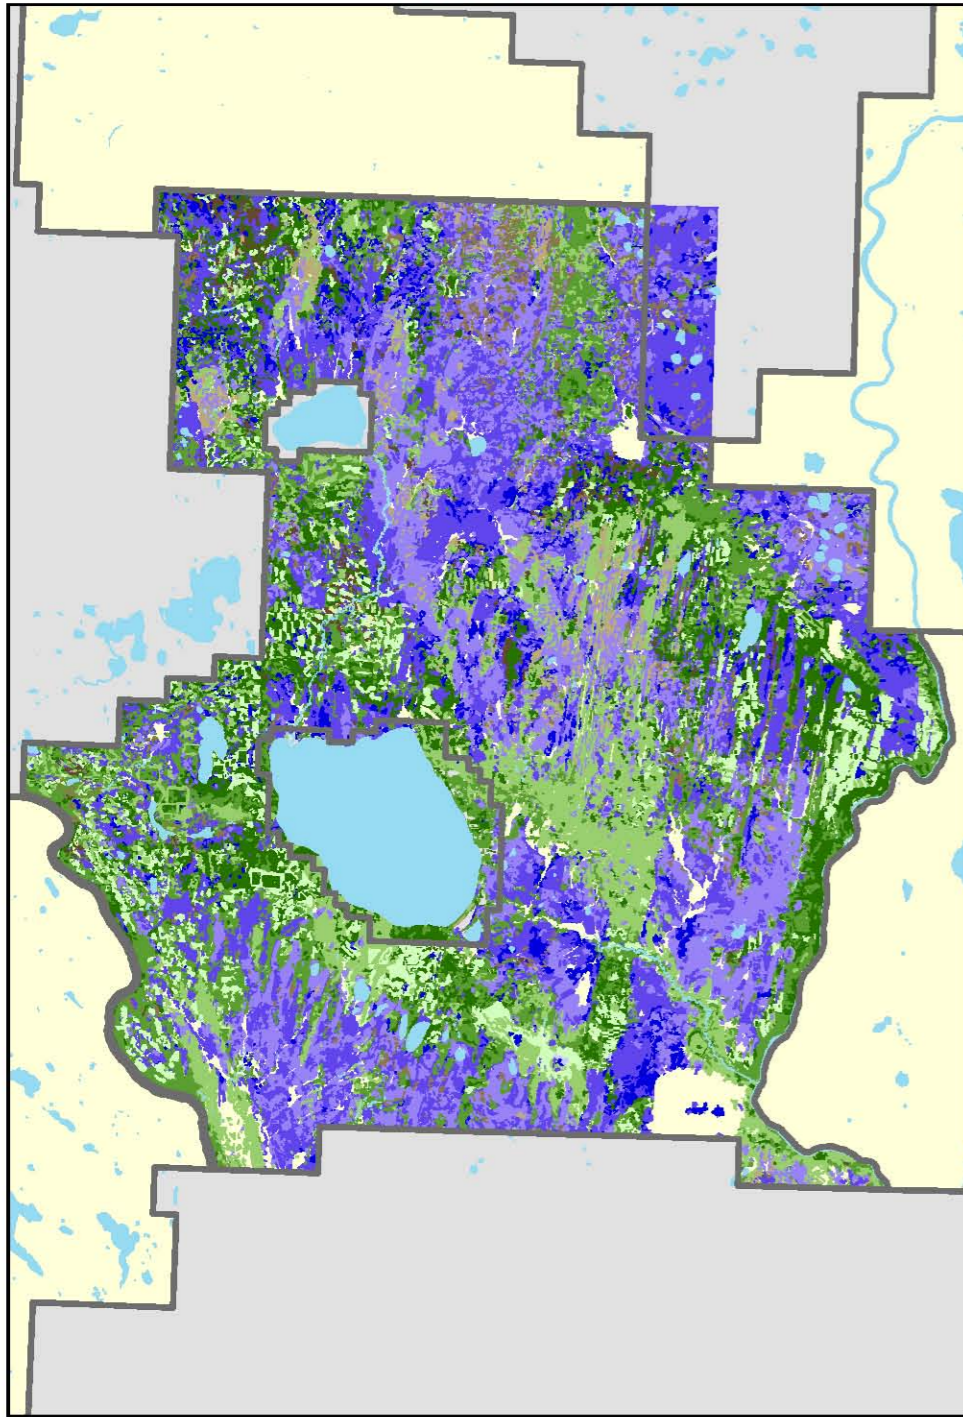

Seral Stages

FMU L2

Year 2006

Year 2016

Year 2056

Seral/ Vegetation Type

 Young Mesic	 Young Pine	 Young Black Spruce
 Immature Mesic	 Immature Pine	 Immature Black Spruce
 Mature Mesic	 Mature Pine	 Mature Black Spruce
 Old Mesic	 Old Pine	 Old Black Spruce

Base Information

 Lakes/ Rivers
 Forest Management Unit