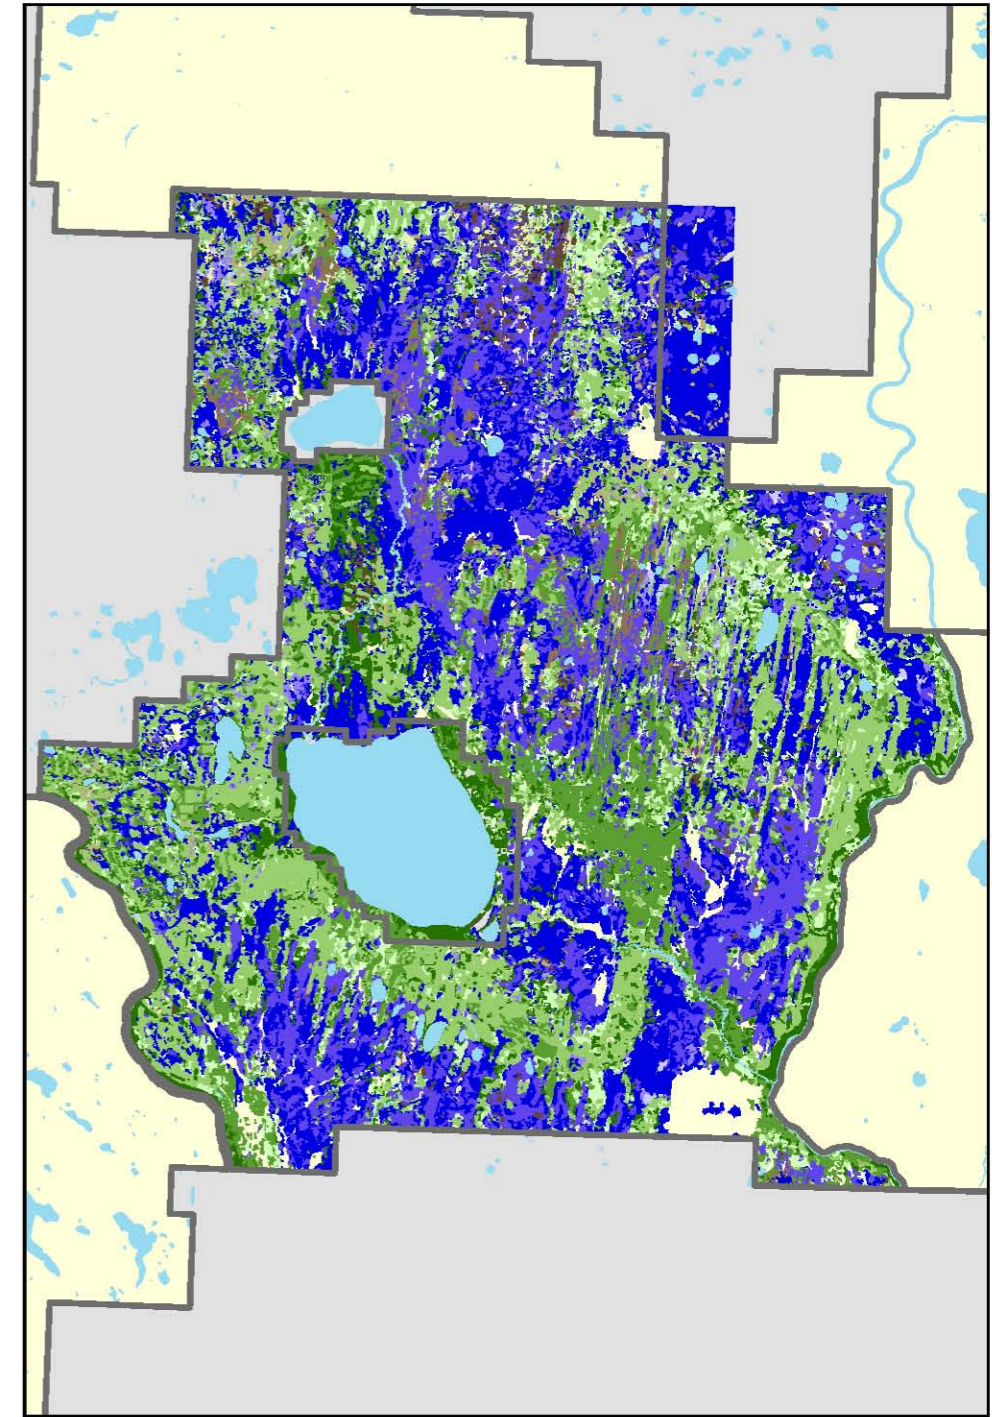

Seral Stages

FMU L2

Year 2006

Year 2016

Year 2056

Seral/ Vegetation Type

 Young Mesic	 Young Pine	 Young Black Spruce
 Immature Mesic	 Immature Pine	 Immature Black Spruce
 Mature Mesic	 Mature Pine	 Mature Black Spruce
 Old Mesic	 Old Pine	 Old Black Spruce

Base Information

 Lakes/ Rivers
 Forest Management Unit