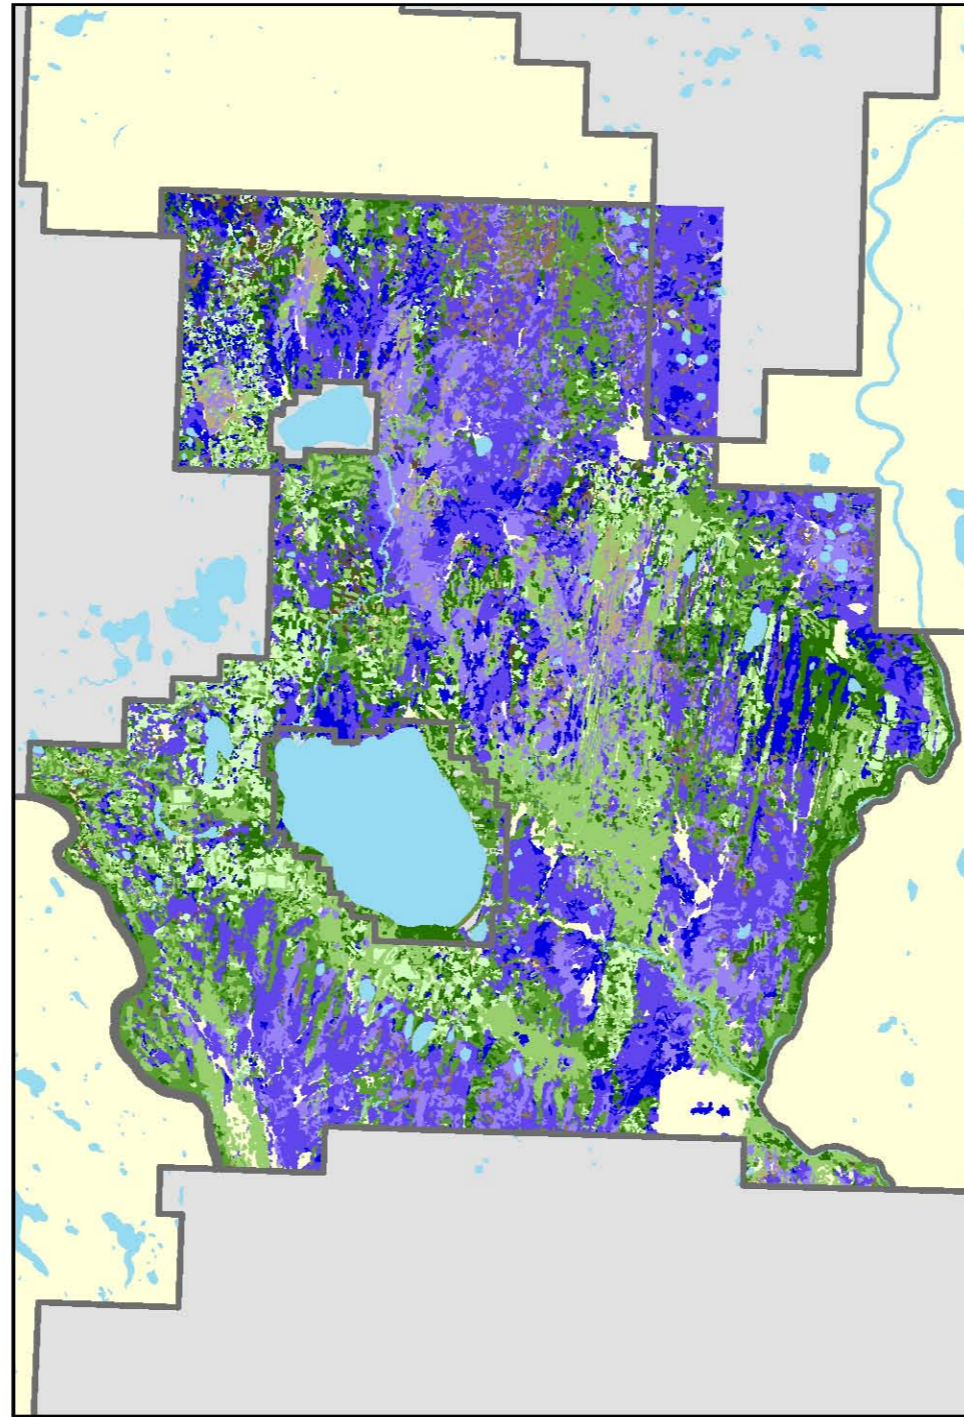

Seral Stages

FMU L2

Year 2006

Year 2016

Year 2056

Seral/ Vegetation Type

 Young Mesic	 Young Pine	 Young Black Spruce
 Immature Mesic	 Immature Pine	 Immature Black Spruce
 Mature Mesic	 Mature Pine	 Mature Black Spruce
 Old Mesic	 Old Pine	 Old Black Spruce

Base Information

 Lakes/ Rivers
 Forest Management Unit