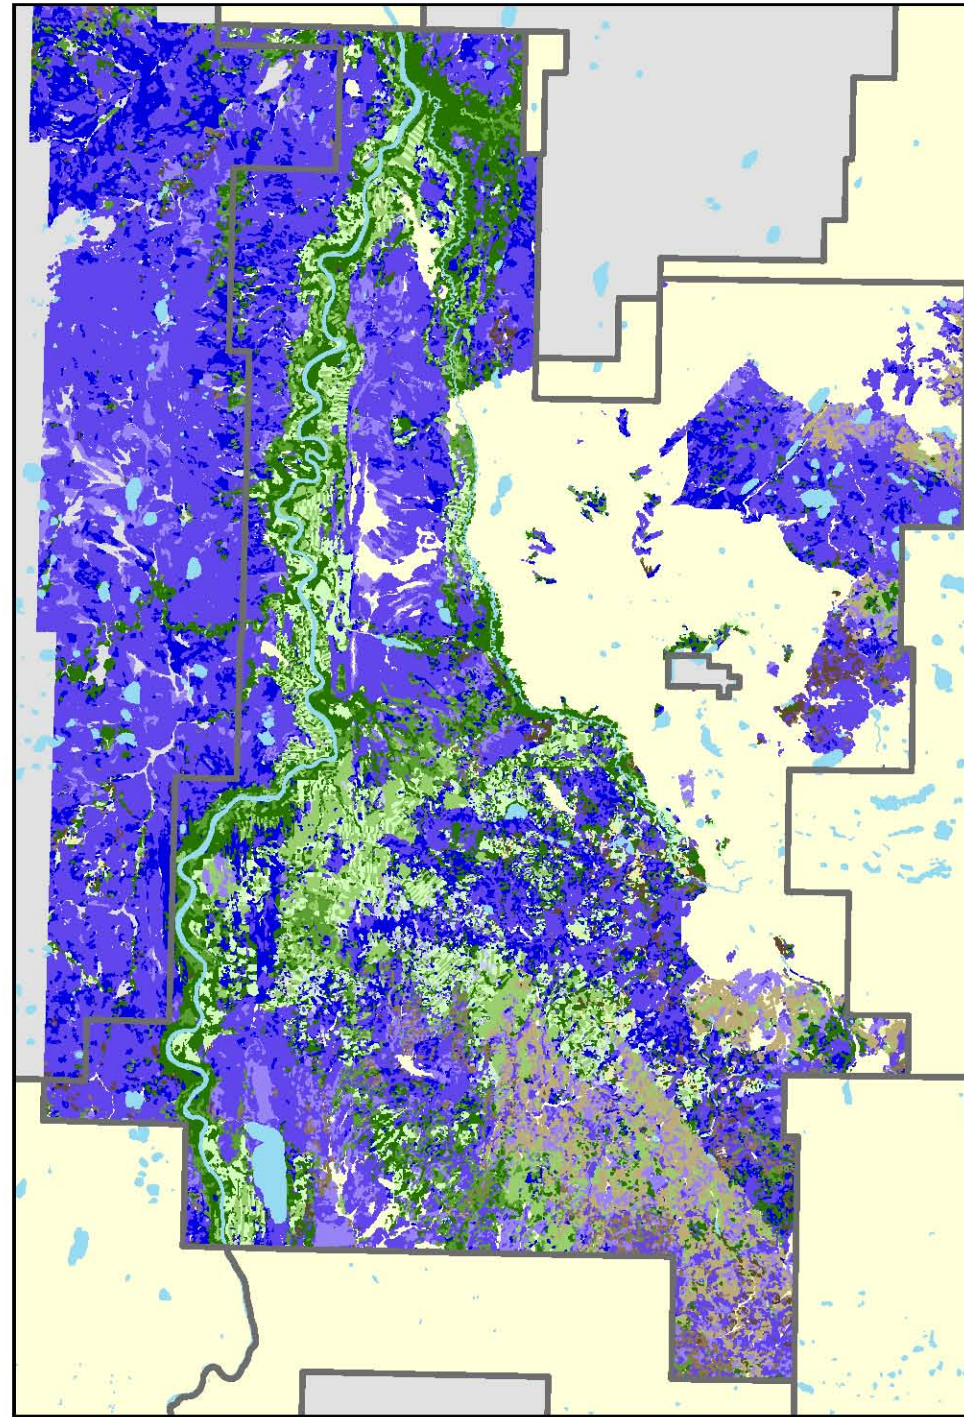

Seral Stages

FMU L3

Year 2006

Year 2016

Year 2056

Seral/ Vegetation Type

- | | | |
|----------------|---------------|-----------------------|
| Young Mesic | Young Pine | Young Black Spruce |
| Immature Mesic | Immature Pine | Immature Black Spruce |
| Mature Mesic | Mature Pine | Mature Black Spruce |
| Old Mesic | Old Pine | Old Black Spruce |

Base Information

- | |
|------------------------|
| Lakes/ Rivers |
| Forest Management Unit |