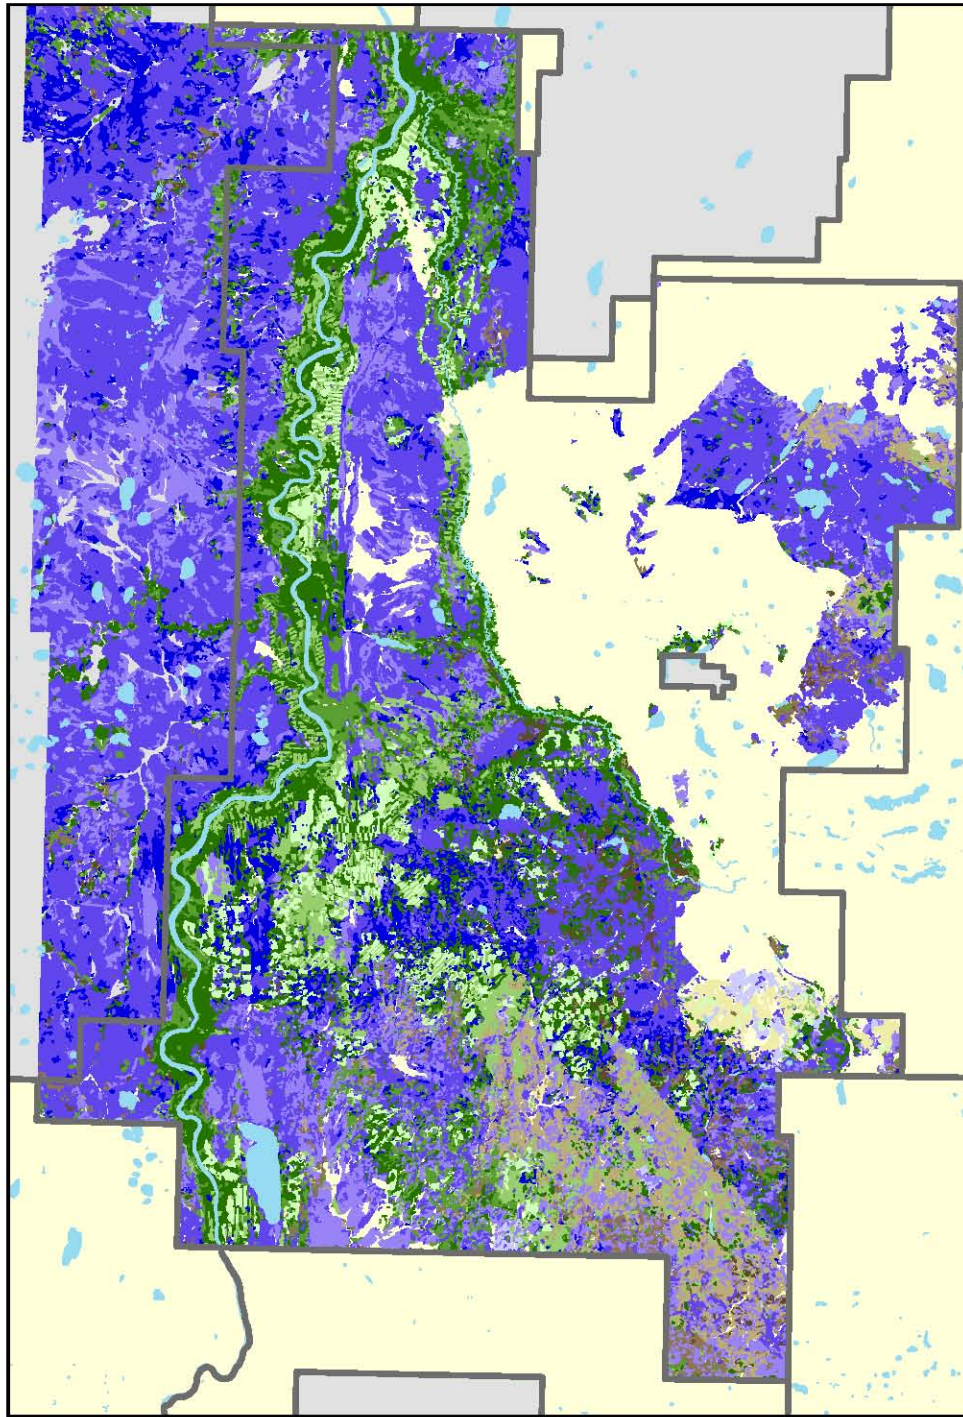

Seral Stages

FMU L3

Year 2006

Year 2016

Year 2056

Seral/ Vegetation Type

- | | | |
|----------------|---------------|-----------------------|
| Young Mesic | Young Pine | Young Black Spruce |
| Immature Mesic | Immature Pine | Immature Black Spruce |
| Mature Mesic | Mature Pine | Mature Black Spruce |
| Old Mesic | Old Pine | Old Black Spruce |

Base Information

- | |
|------------------------|
| Lakes/ Rivers |
| Forest Management Unit |