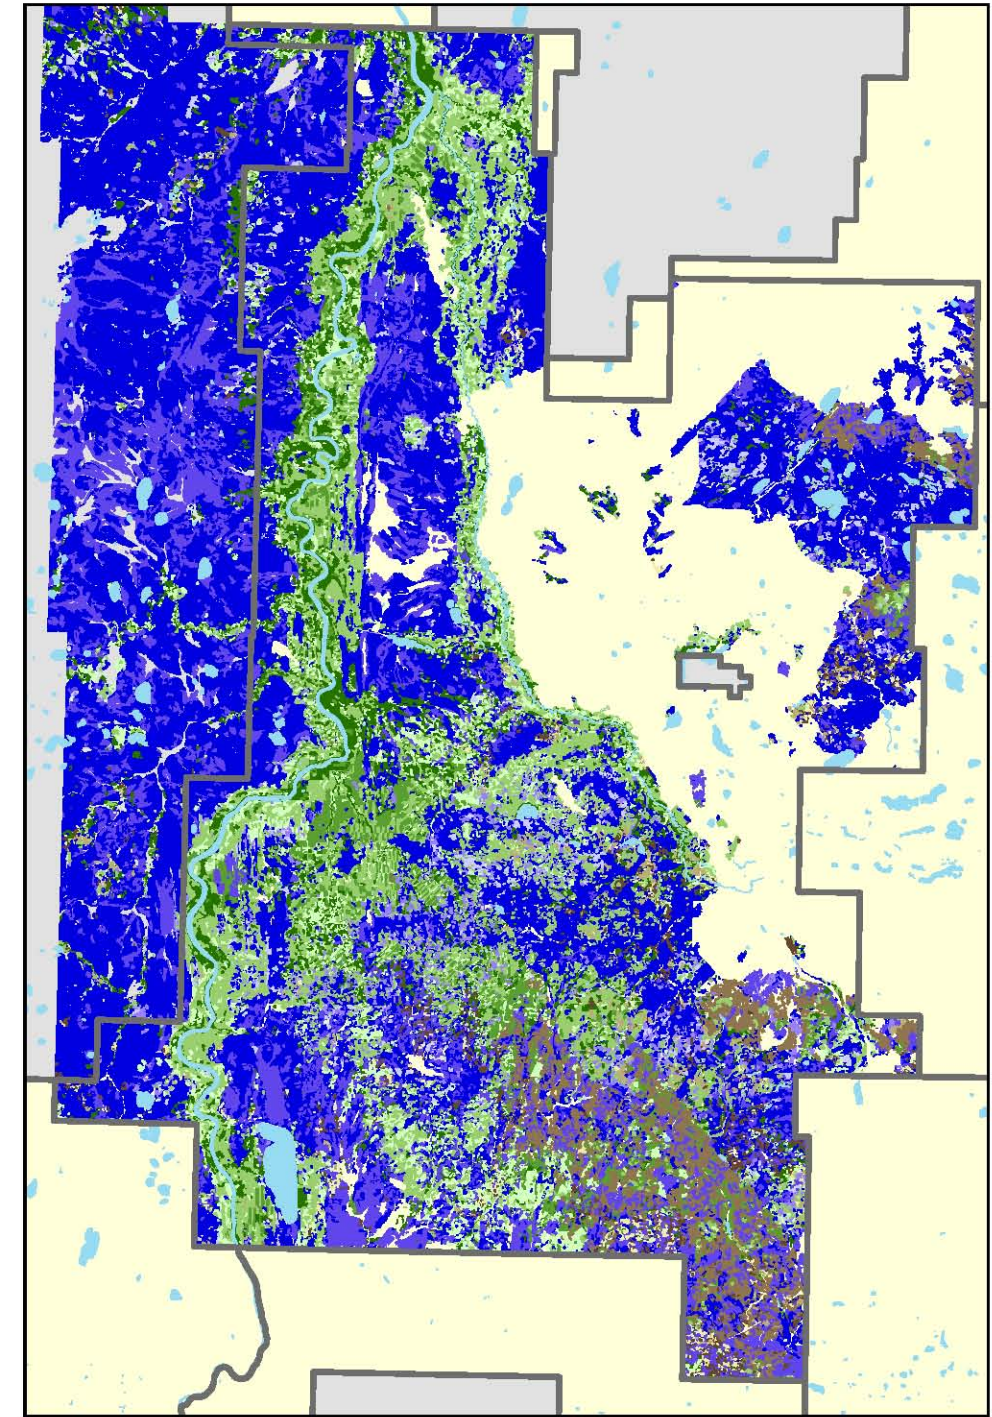

Seral Stages

FMU L3

Year 2006

Year 2016

Year 2056

Seral/ Vegetation Type

- | | | |
|----------------|---------------|-----------------------|
| Young Mesic | Young Pine | Young Black Spruce |
| Immature Mesic | Immature Pine | Immature Black Spruce |
| Mature Mesic | Mature Pine | Mature Black Spruce |
| Old Mesic | Old Pine | Old Black Spruce |

Base Information

- | |
|------------------------|
| Lakes/ Rivers |
| Forest Management Unit |