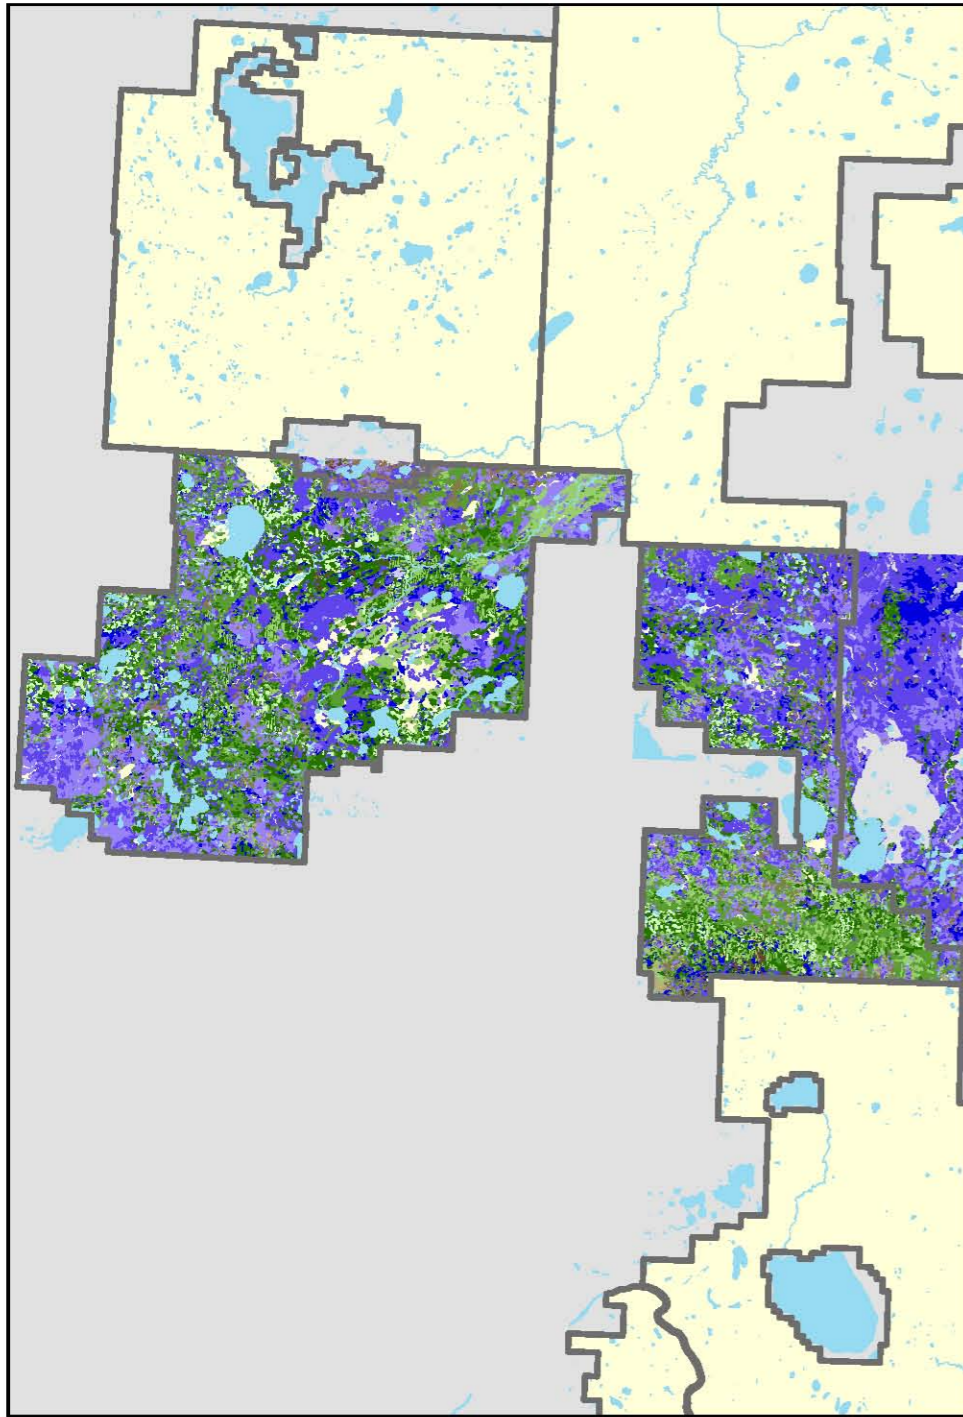

Seral Stages

FMU S18

Year 2006

Year 2016

Year 2056

Seral/ Vegetation Type

 Young Mesic	 Young Pine	 Young Black Spruce
 Immature Mesic	 Immature Pine	 Immature Black Spruce
 Mature Mesic	 Mature Pine	 Mature Black Spruce
 Old Mesic	 Old Pine	 Old Black Spruce

Base Information

 Lakes/ Rivers	 Forest Management Unit
---	--