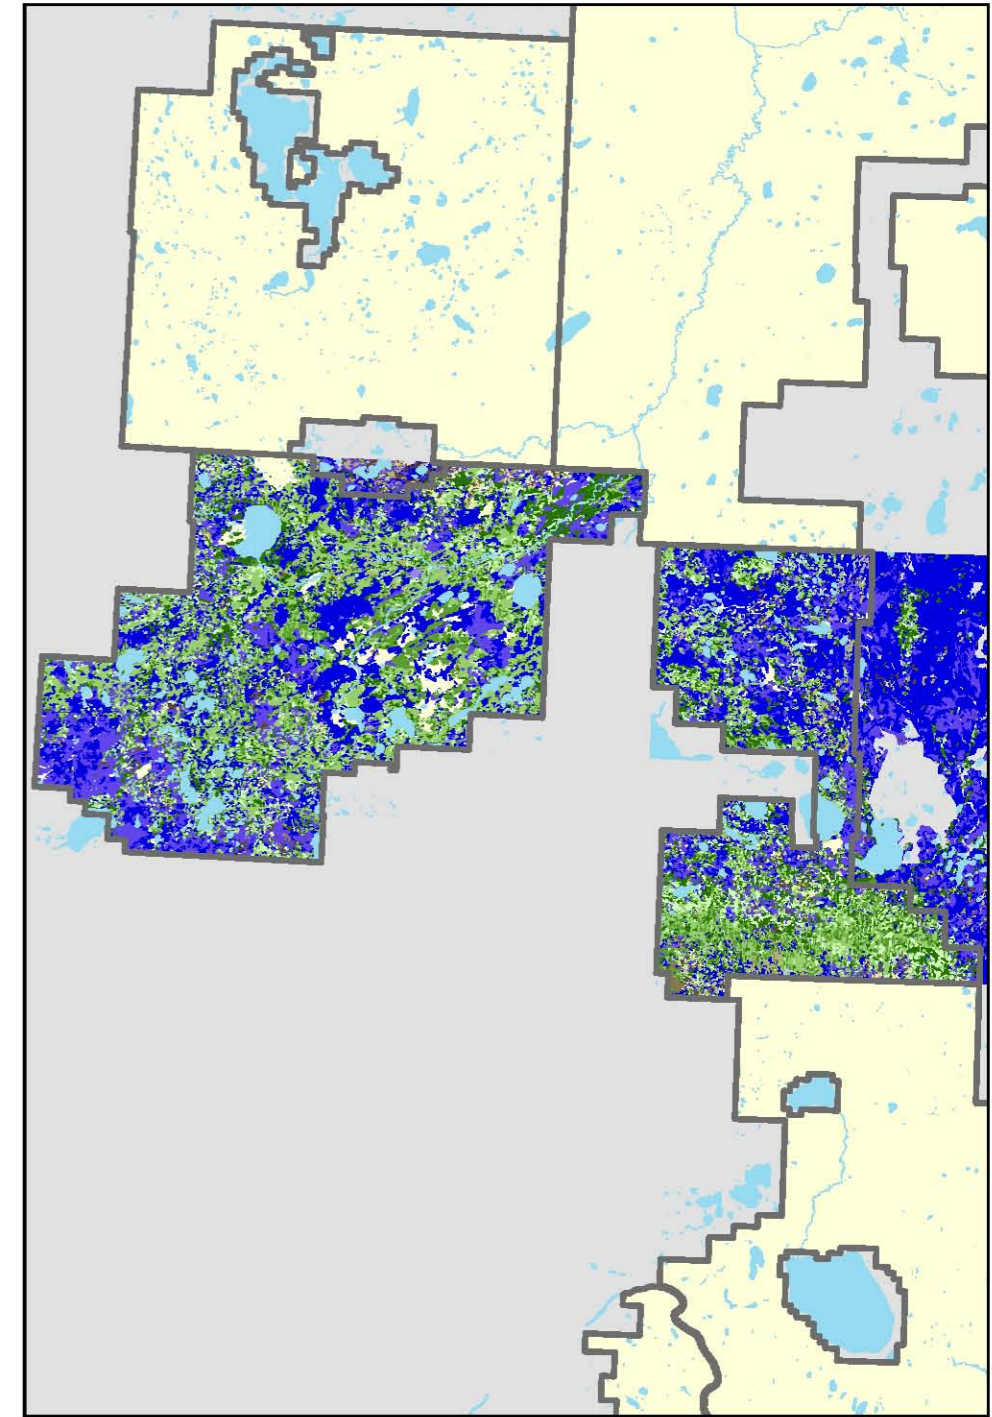

Seral Stages

FMU S18

Year 2006

Year 2016

Year 2056

Seral/ Vegetation Type

 Young Mesic	 Young Pine	 Young Black Spruce
 Immature Mesic	 Immature Pine	 Immature Black Spruce
 Mature Mesic	 Mature Pine	 Mature Black Spruce
 Old Mesic	 Old Pine	 Old Black Spruce

Base Information

 Lakes/ Rivers	 Forest Management Unit
---	--