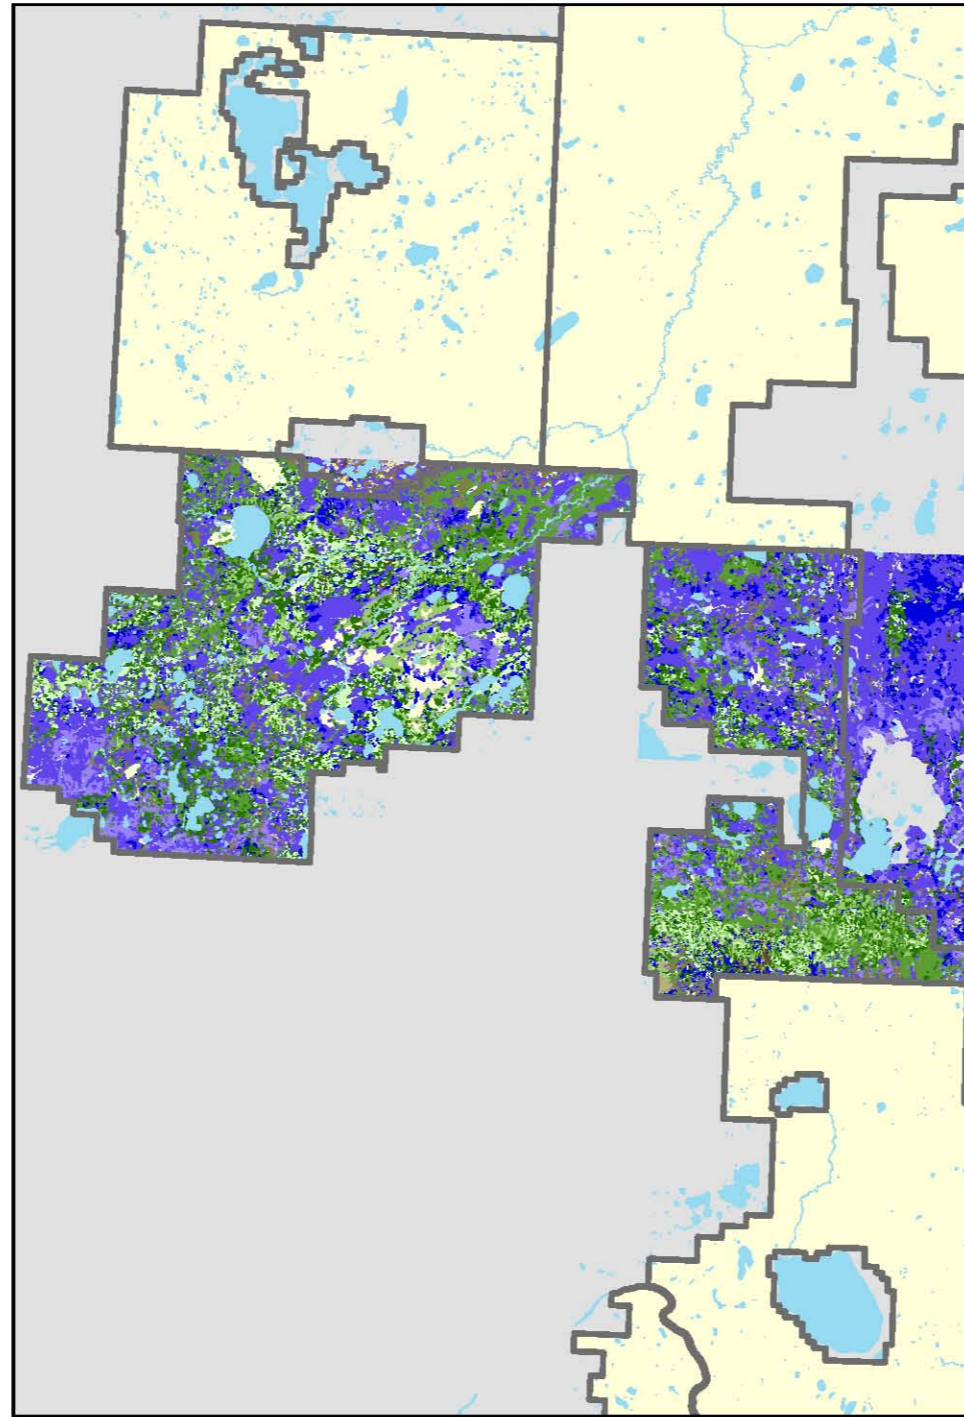

Seral Stages

FMU S18

Year 2006

Year 2016

Year 2056

Seral/ Vegetation Type

 Young Mesic	 Young Pine	 Young Black Spruce
 Immature Mesic	 Immature Pine	 Immature Black Spruce
 Mature Mesic	 Mature Pine	 Mature Black Spruce
 Old Mesic	 Old Pine	 Old Black Spruce

Base Information

 Lakes/ Rivers	 Forest Management Unit
---	--