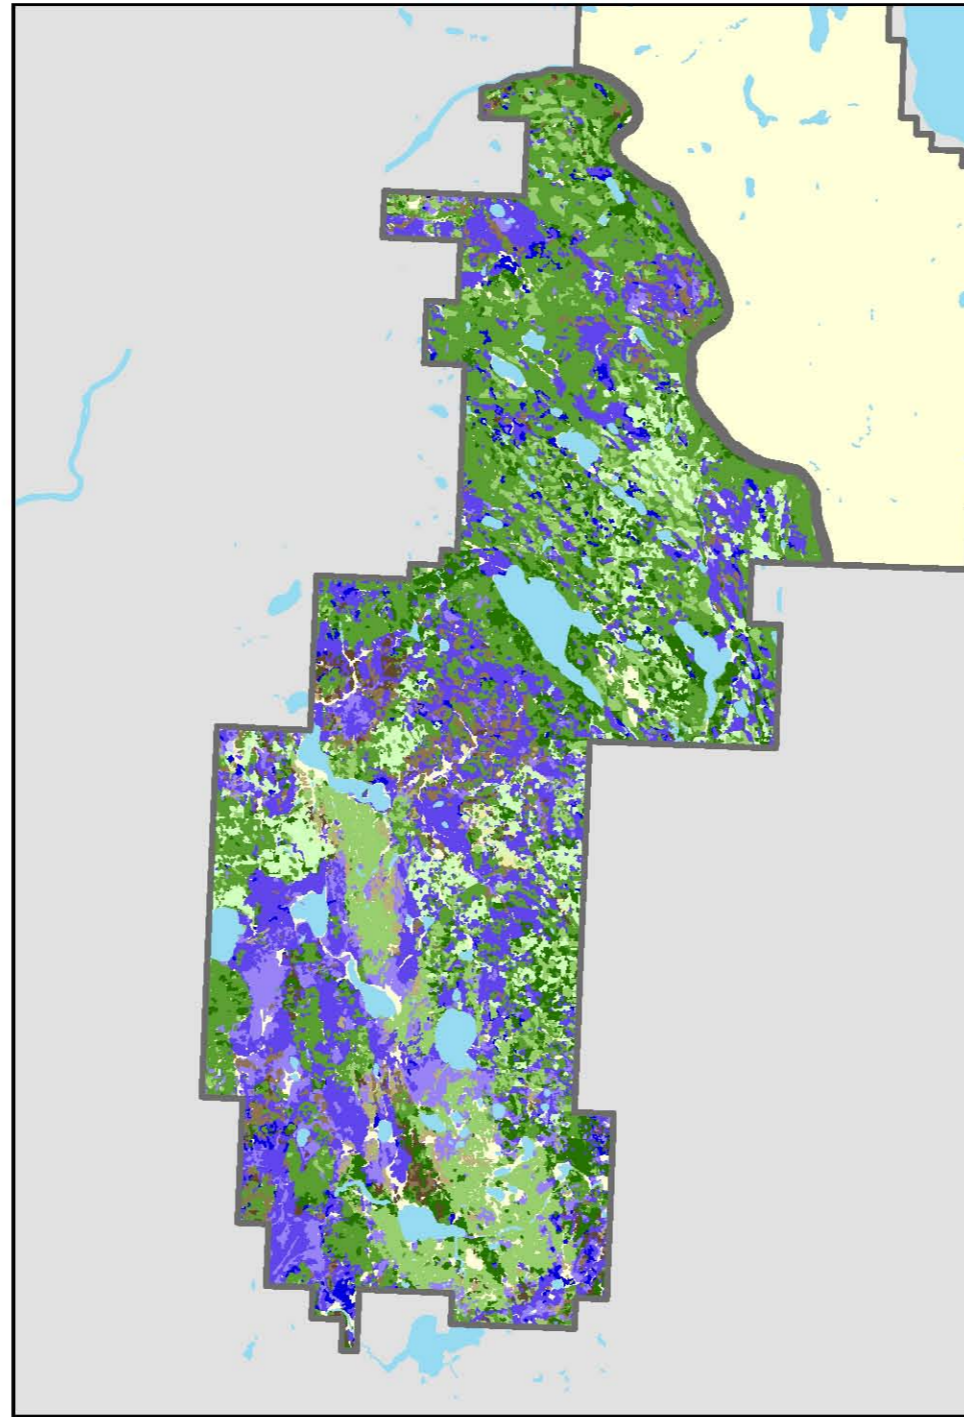

# Seral Stages

## FMU S7

Year 2006

Year 2016

Year 2056

### Seral/ Vegetation Type

 Young Mesic	 Young Pine	 Young Black Spruce
 Immature Mesic	 Immature Pine	 Immature Black Spruce
 Mature Mesic	 Mature Pine	 Mature Black Spruce
 Old Mesic	 Old Pine	 Old Black Spruce

### Base Information

 Lakes/ Rivers	 Forest Management Unit
---	--