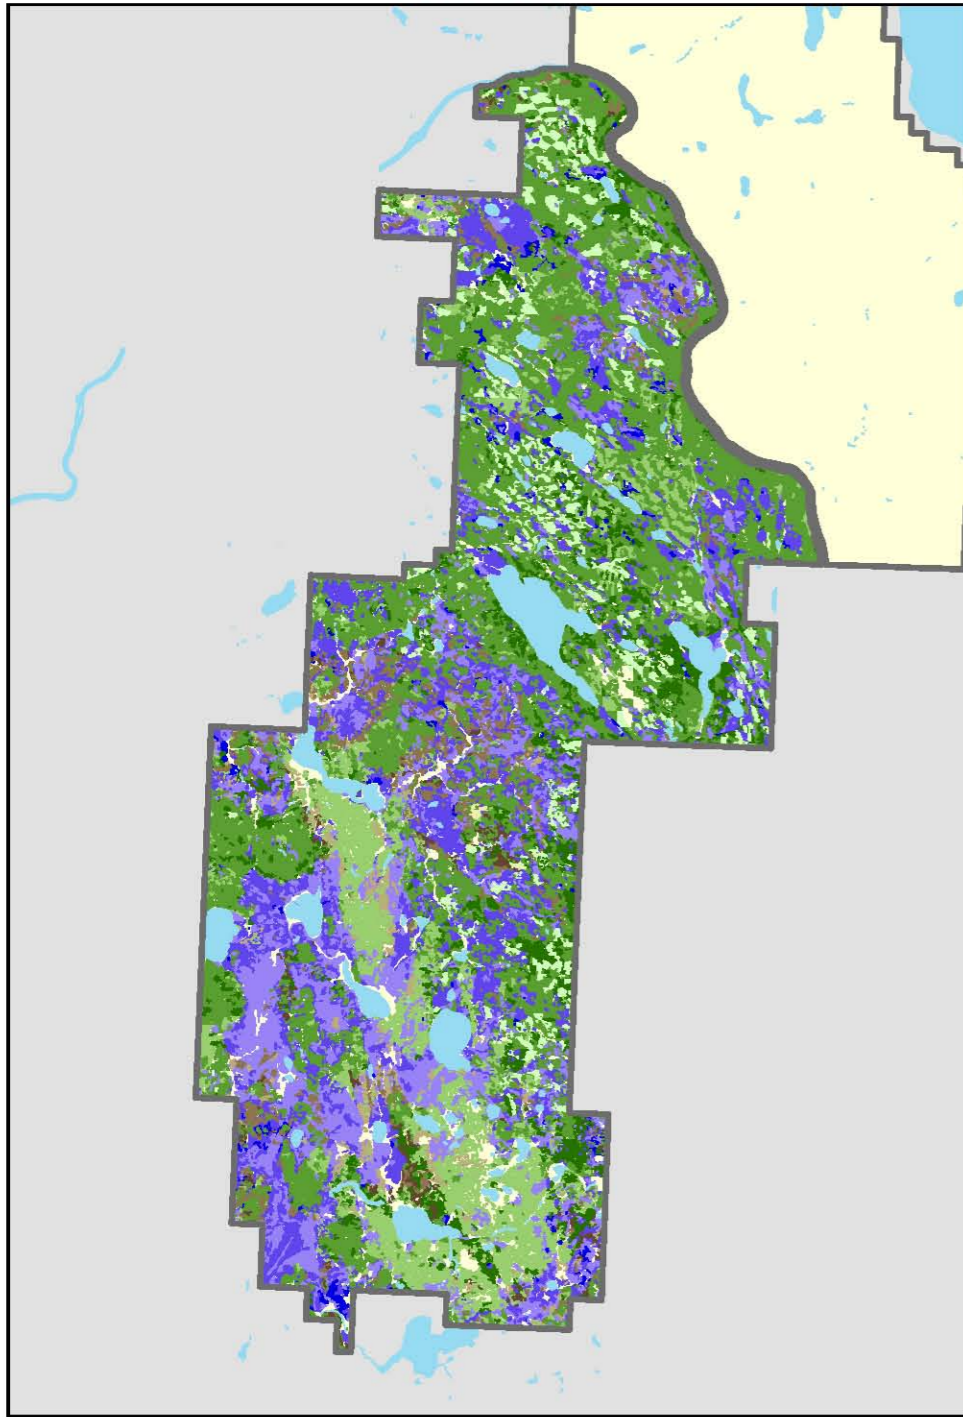

# Seral Stages

## FMU S7

Year 2006

Year 2016

Year 2056

### Seral/ Vegetation Type

 Young Mesic	 Young Pine	 Young Black Spruce
 Immature Mesic	 Immature Pine	 Immature Black Spruce
 Mature Mesic	 Mature Pine	 Mature Black Spruce
 Old Mesic	 Old Pine	 Old Black Spruce

### Base Information

 Lakes/ Rivers	 Forest Management Unit
---	--