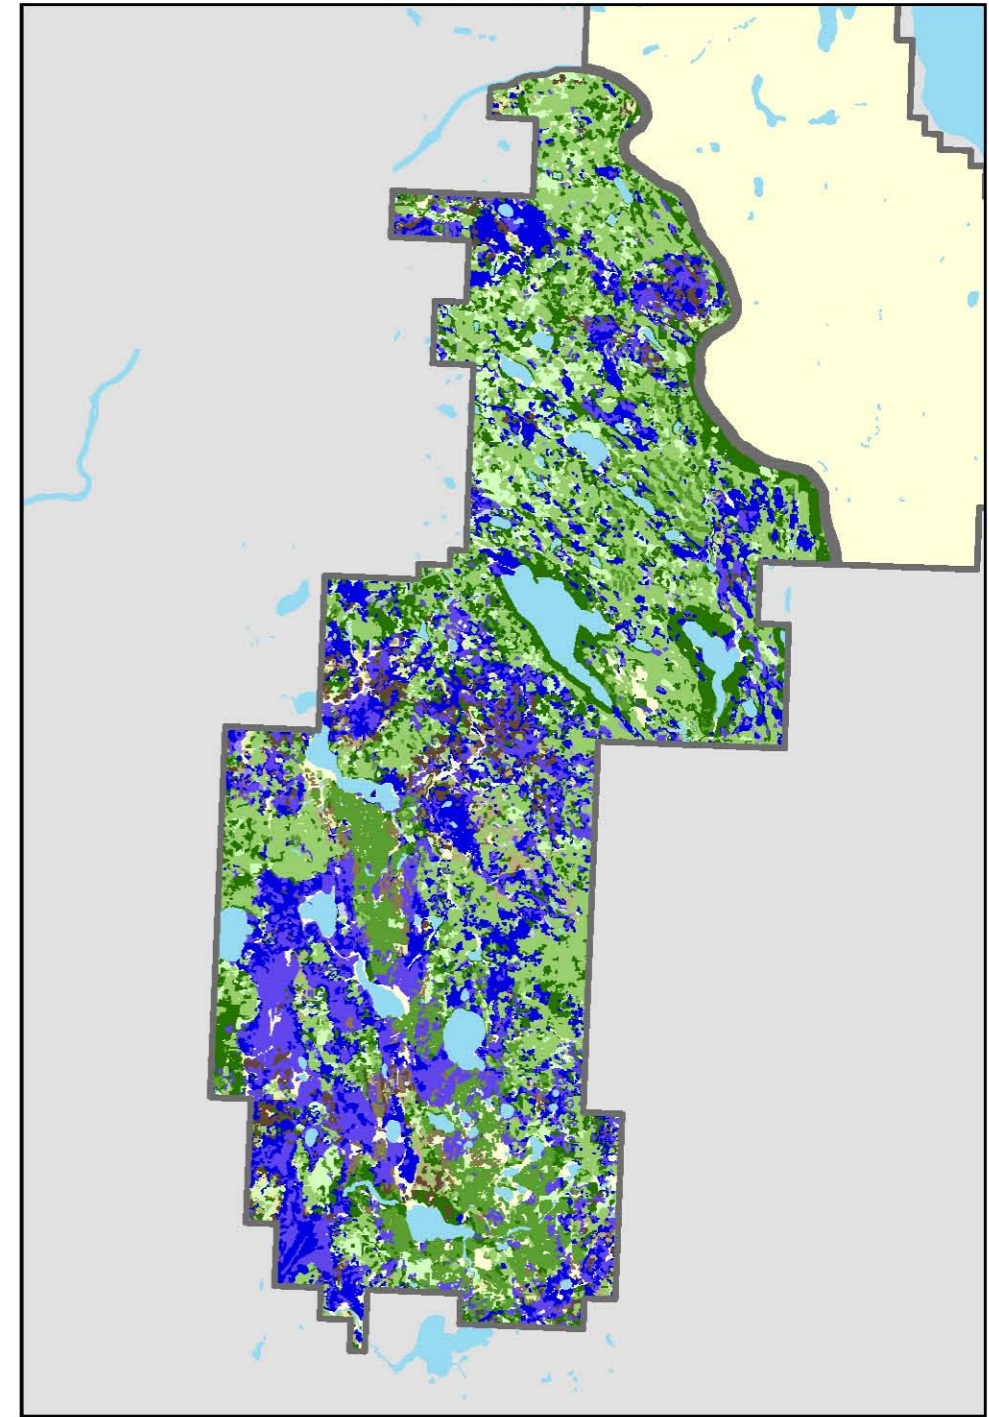

# Seral Stages

## FMU S7

Year 2006

Year 2016

Year 2056

### Seral/ Vegetation Type

 Young Mesic	 Young Pine	 Young Black Spruce
 Immature Mesic	 Immature Pine	 Immature Black Spruce
 Mature Mesic	 Mature Pine	 Mature Black Spruce
 Old Mesic	 Old Pine	 Old Black Spruce