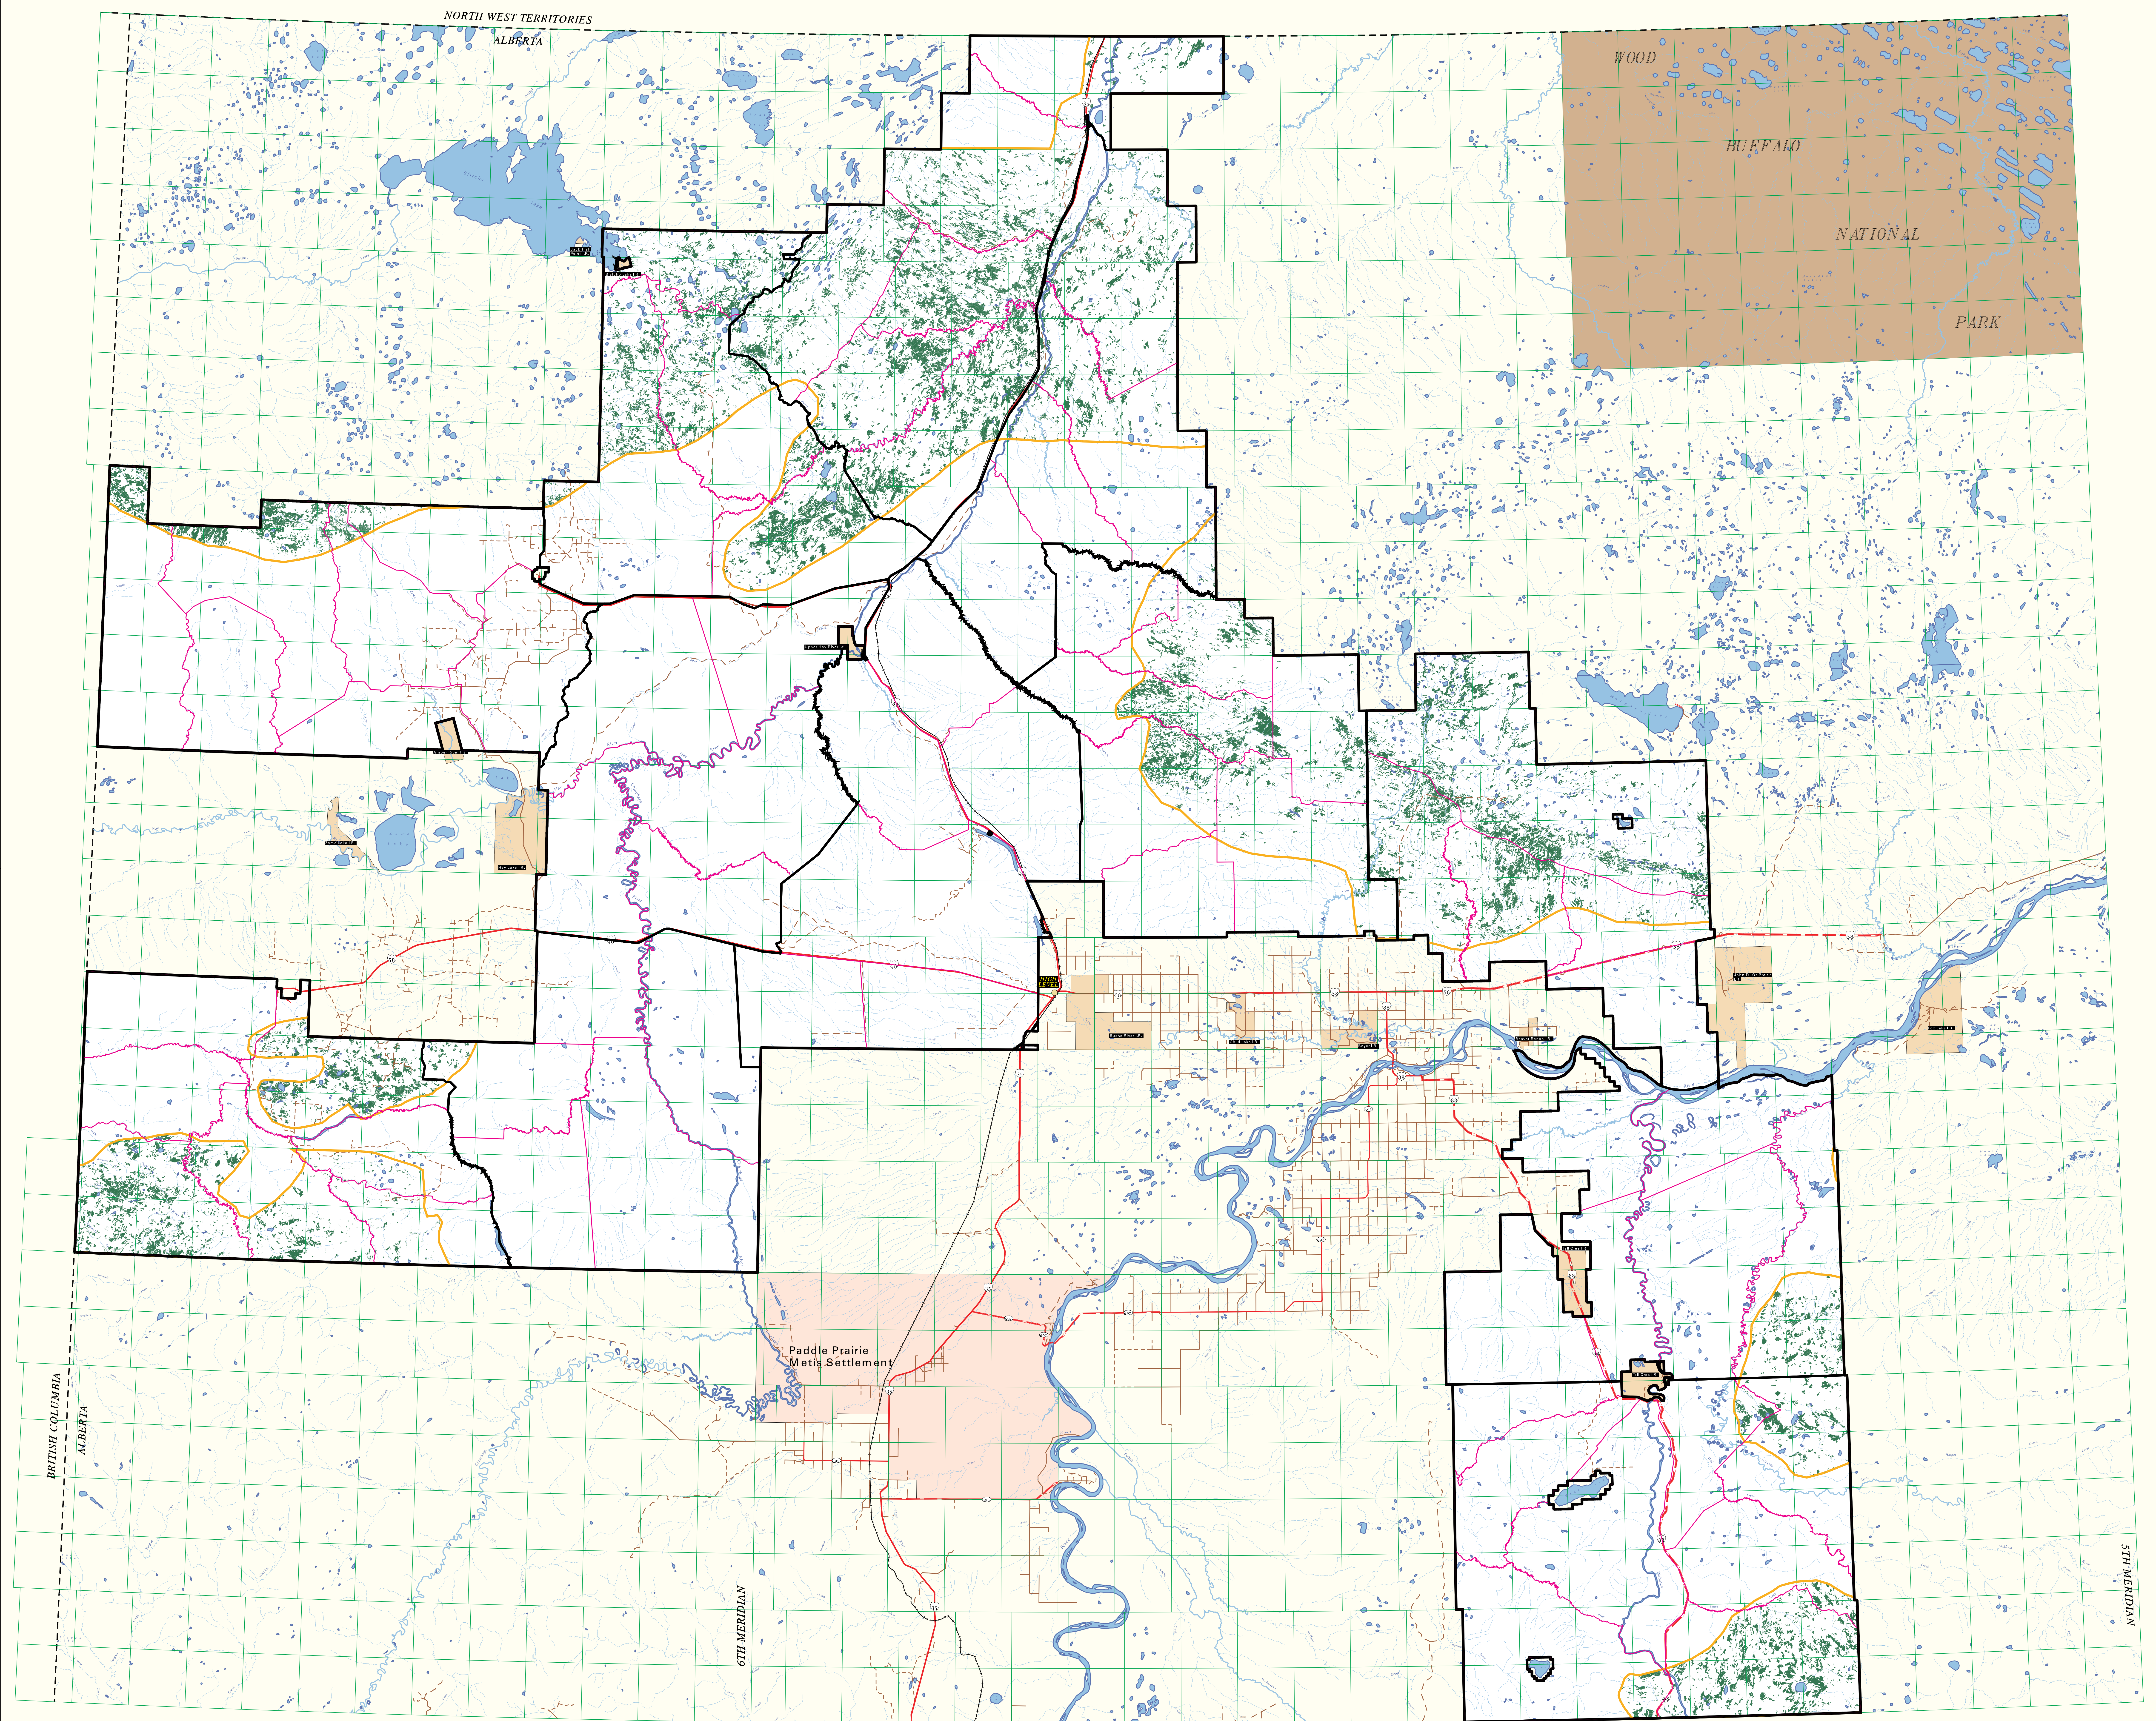

WILDLIFE HABITAT DISTRIBUTION

Species: **Woodland Caribou**
Time Period: **100 Year Projection**

Rge 12 Rge 11 Rge 10 Rge 9 Rge 8 Rge 7 Rge 6 Rge 5 Rge 4 Rge 3 Rge 2 Rge 1 Rge 23 Rge 22 Rge 21 Rge 20 Rge 19 Rge 18 Rge 17 Rge 16 Rge 15 Rge 14 Rge 13 Rge 12 Rge 11 Rge 10 Rge 9 Rge 8 Rge 7 Rge 6 Rge 5 Rge 4 Rge 3 Rge 2 Rge 1

Rge 13 Rge 12 Rge 11 Rge 10 Rge 9 Rge 8 Rge 7 Rge 6 Rge 5 Rge 4 Rge 3 Rge 2 Rge 1 Rge 25 Rge 24 Rge 23 Rge 22 Rge 21 Rge 20 Rge 19 Rge 18 Rge 17 Rge 16 Rge 15 Rge 14 Rge 13 Rge 12 Rge 11 Rge 10 Rge 9 Rge 8 Rge 7 Rge 6 Rge 5 Rge 4 Rge 3 Rge 2 Rge 1