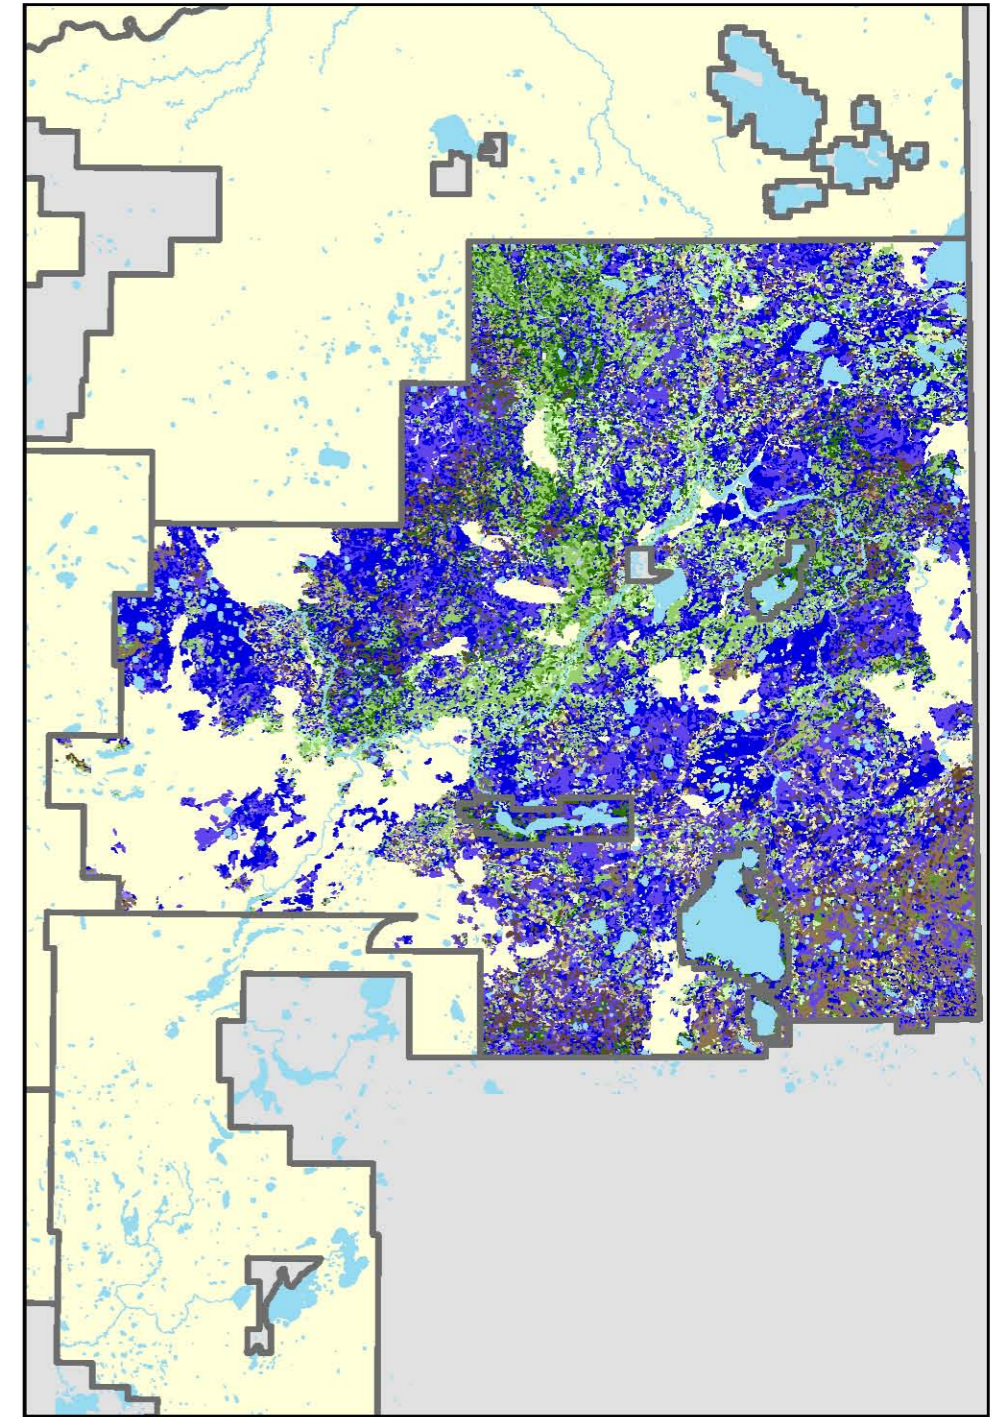

# Seral Stages

## FMU L11

Year 2006

Year 2016

Year 2056

### Seral/ Vegetation Type

- |                |               |                       |
|----------------|---------------|-----------------------|
| Young Mesic    | Young Pine    | Young Black Spruce    |
| Immature Mesic | Immature Pine | Immature Black Spruce |
| Mature Mesic   | Mature Pine   | Mature Black Spruce   |
| Old Mesic      | Old Pine      | Old Black Spruce      |