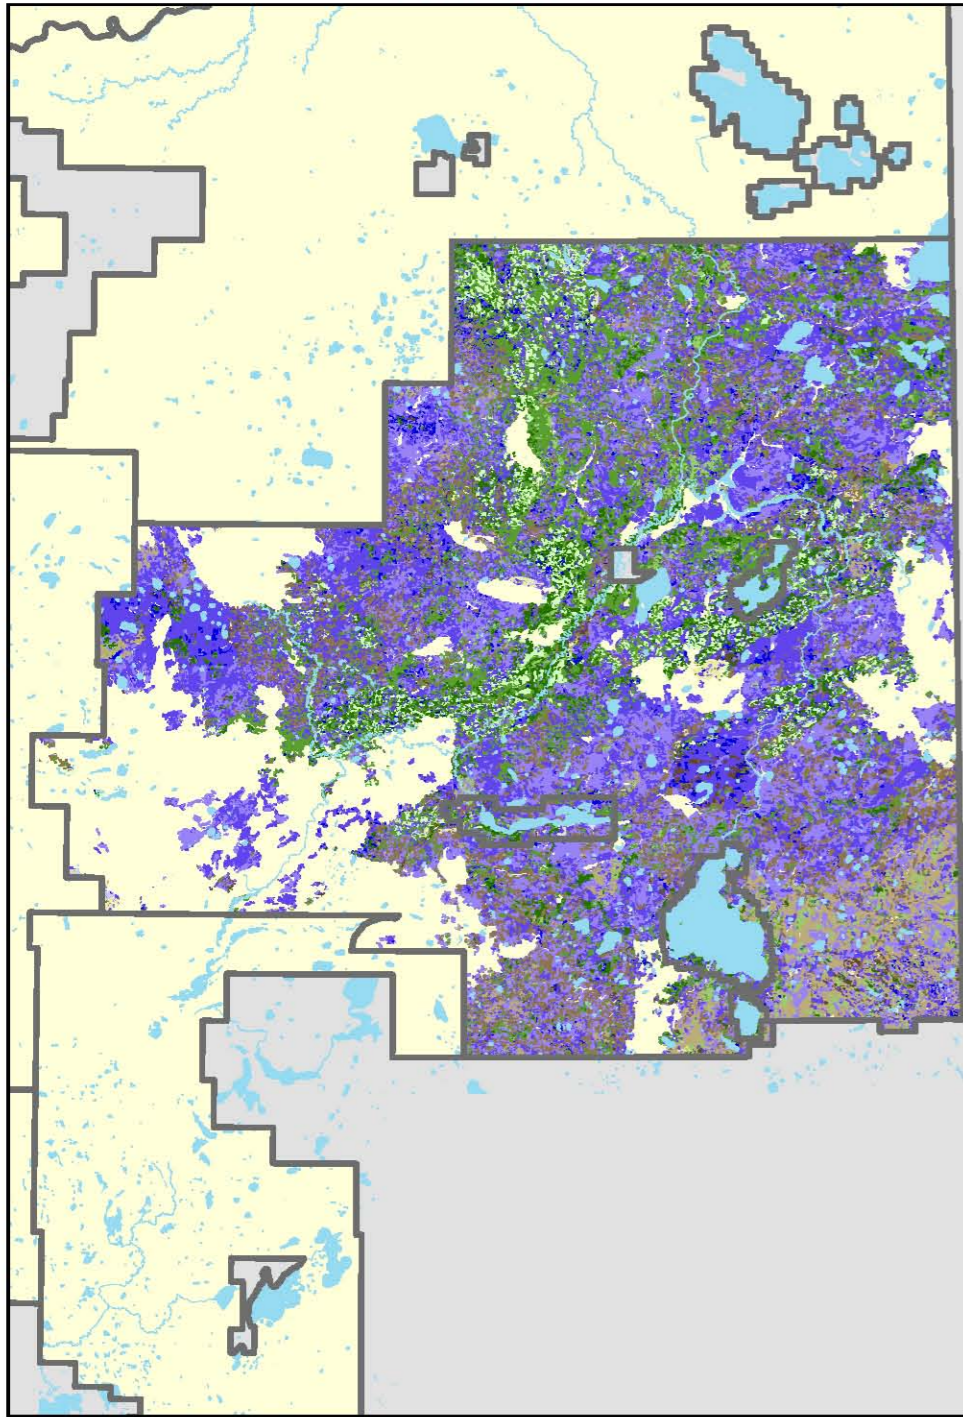

# Seral Stages

## FMU L11

Year 2006

Year 2016

Year 2056

### Seral/ Vegetation Type

- |                |               |                       |
|----------------|---------------|-----------------------|
| Young Mesic    | Young Pine    | Young Black Spruce    |
| Immature Mesic | Immature Pine | Immature Black Spruce |
| Mature Mesic   | Mature Pine   | Mature Black Spruce   |
| Old Mesic      | Old Pine      | Old Black Spruce      |

### Base Information

- |                        |
|------------------------|
| Lakes/ Rivers          |
| Forest Management Unit |