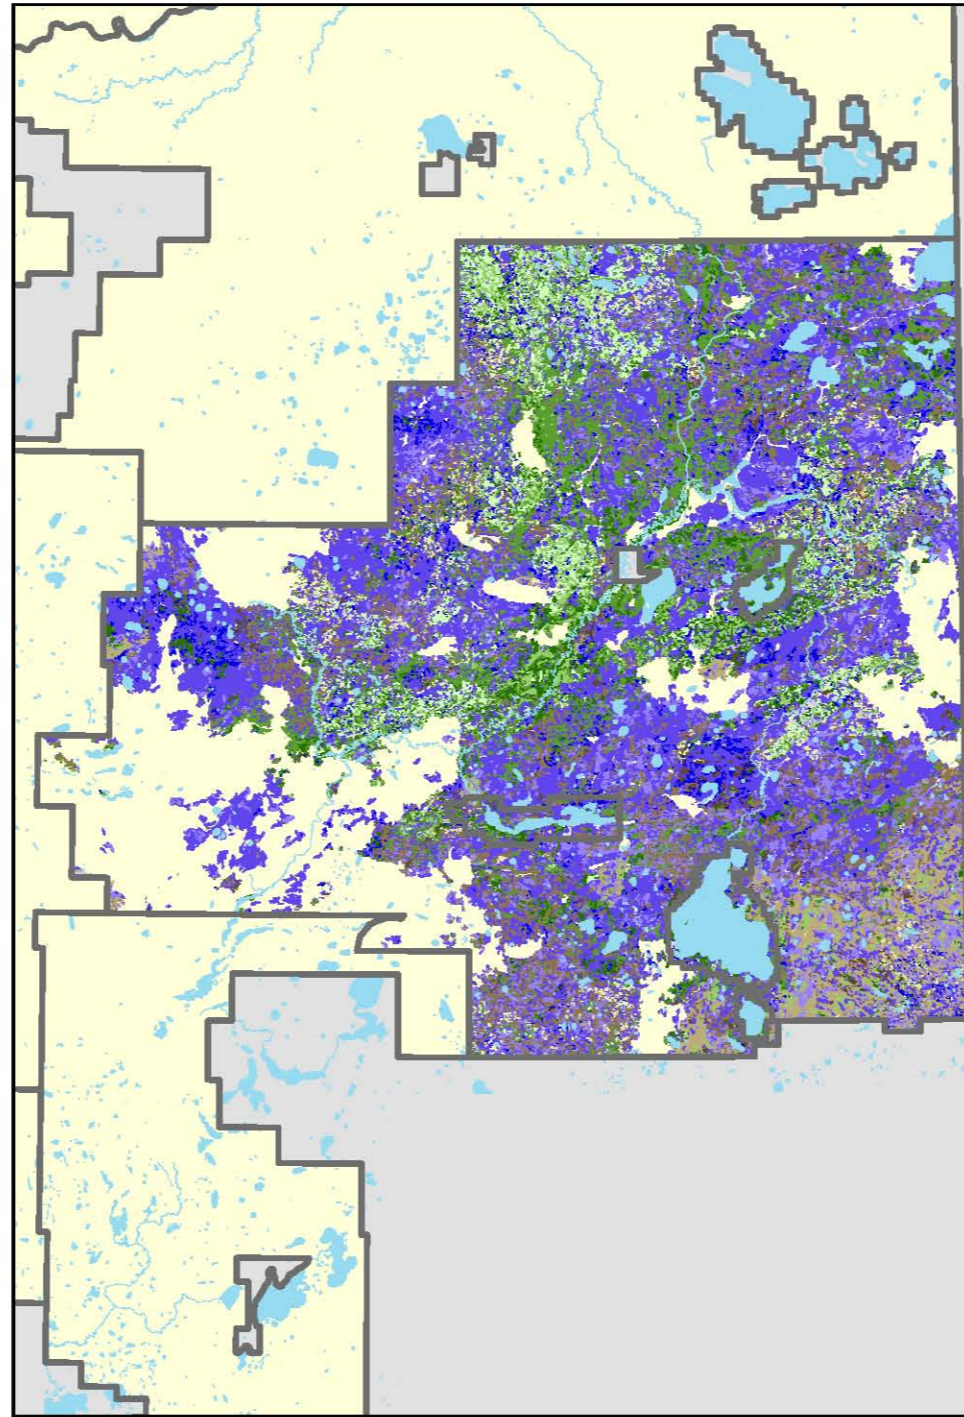

# Seral Stages

## FMU L11

Year 2006

Year 2016

Year 2056

### Seral/ Vegetation Type

- |                |               |                       |
|----------------|---------------|-----------------------|
| Young Mesic    | Young Pine    | Young Black Spruce    |
| Immature Mesic | Immature Pine | Immature Black Spruce |
| Mature Mesic   | Mature Pine   | Mature Black Spruce   |
| Old Mesic      | Old Pine      | Old Black Spruce      |