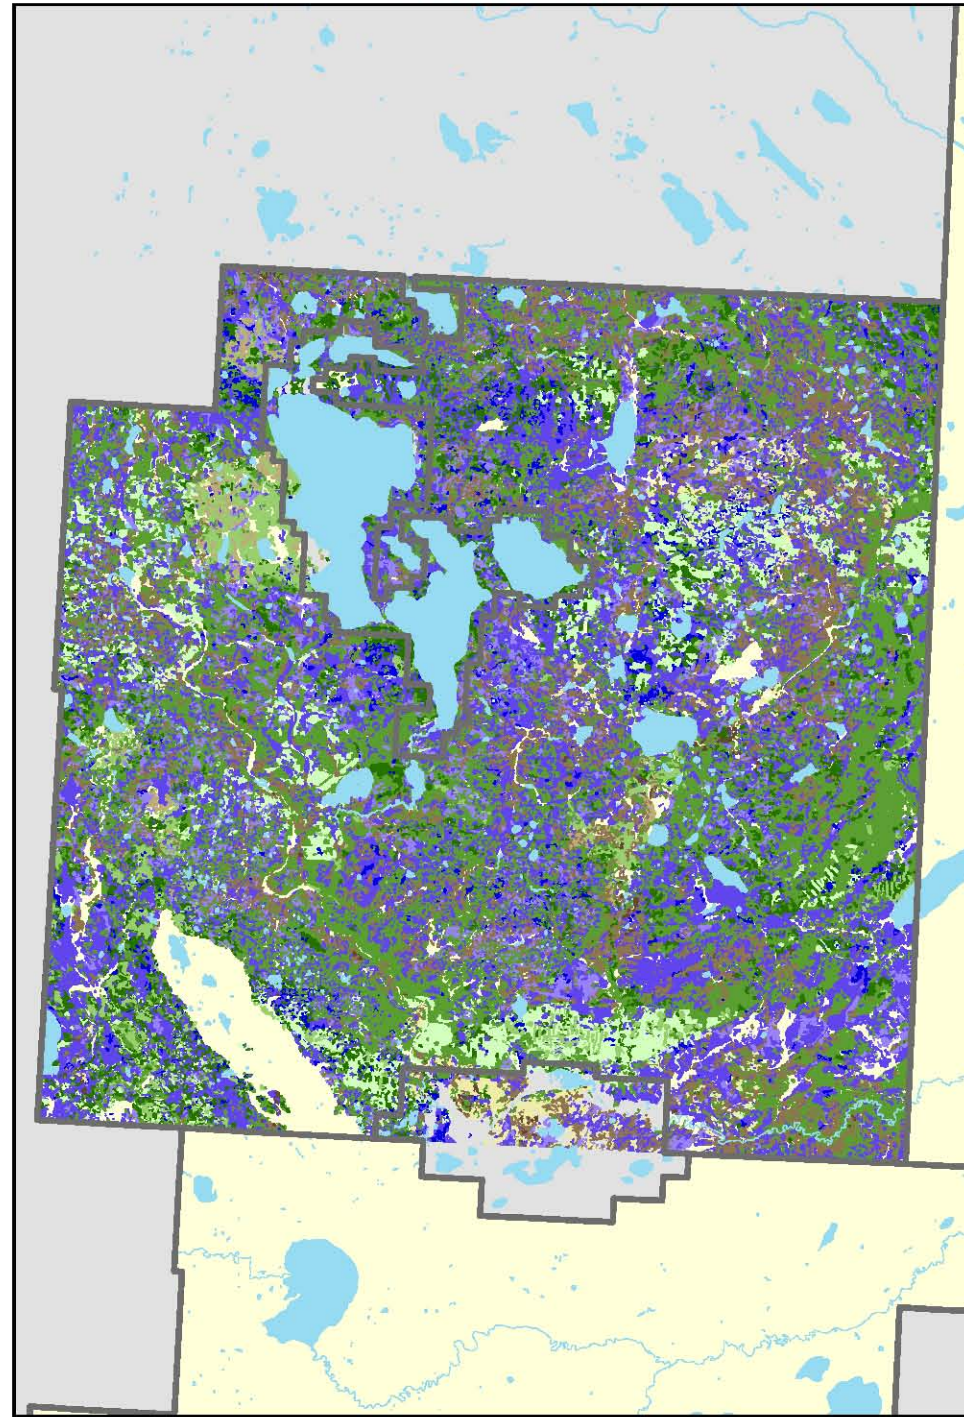

Seral Stages

FMU S11

Year 2006

Year 2016

Year 2056

Seral/ Vegetation Type

- | | | |
|----------------|---------------|-----------------------|
| Young Mesic | Young Pine | Young Black Spruce |
| Immature Mesic | Immature Pine | Immature Black Spruce |
| Mature Mesic | Mature Pine | Mature Black Spruce |
| Old Mesic | Old Pine | Old Black Spruce |

Base Information

- | |
|------------------------|
| Lakes/ Rivers |
| Forest Management Unit |