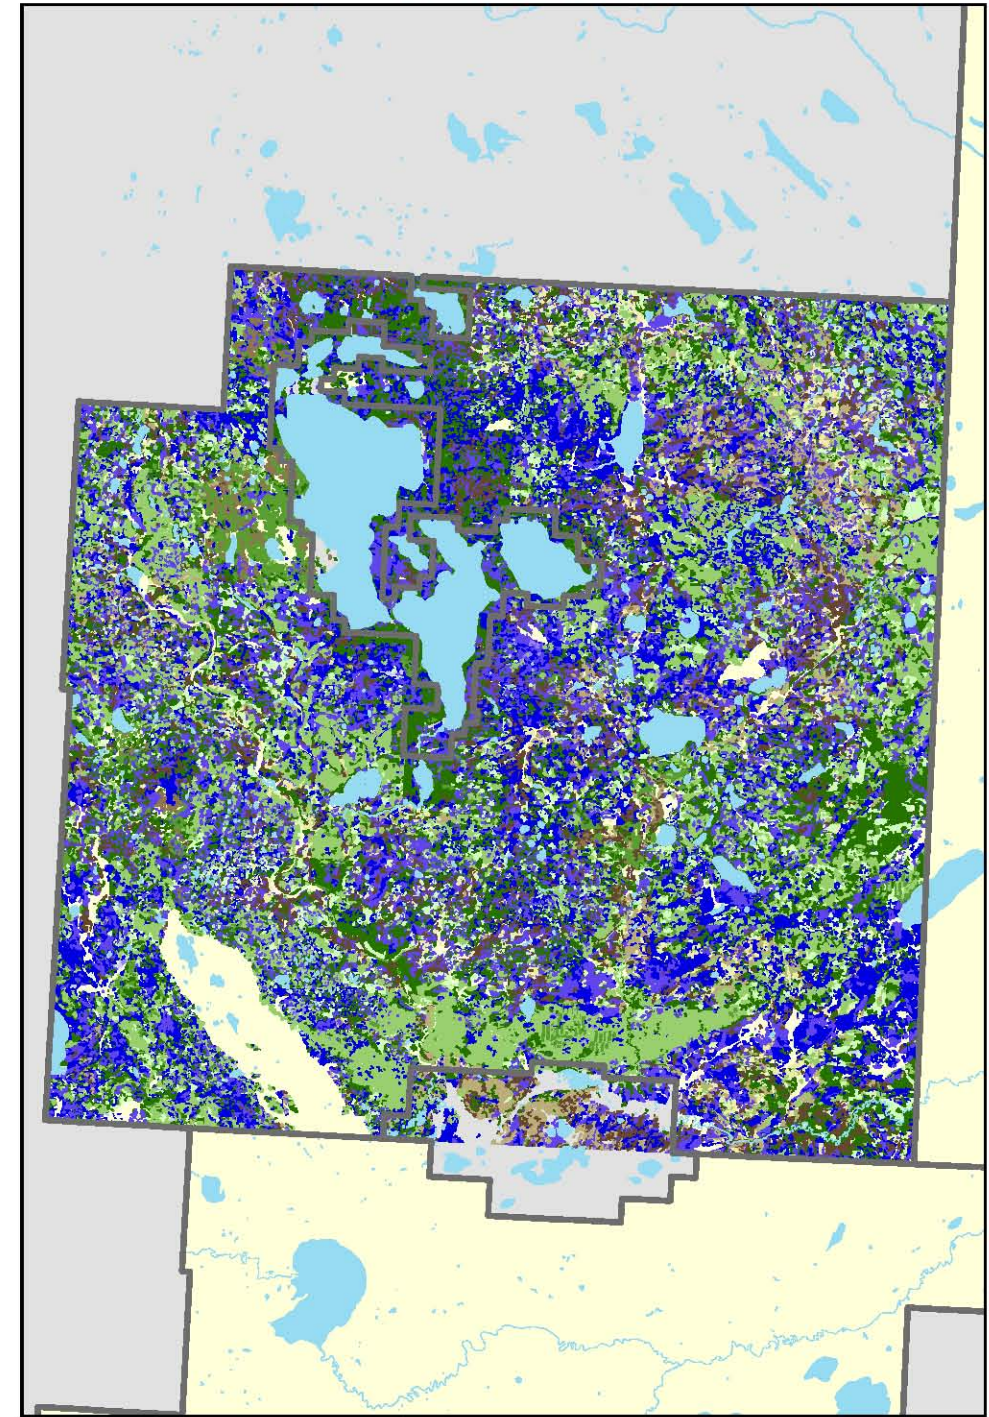

Seral Stages

FMU S11

Year 2006

Year 2016

Year 2056

Seral/ Vegetation Type

- | | | |
|----------------|---------------|-----------------------|
| Young Mesic | Young Pine | Young Black Spruce |
| Immature Mesic | Immature Pine | Immature Black Spruce |
| Mature Mesic | Mature Pine | Mature Black Spruce |
| Old Mesic | Old Pine | Old Black Spruce |