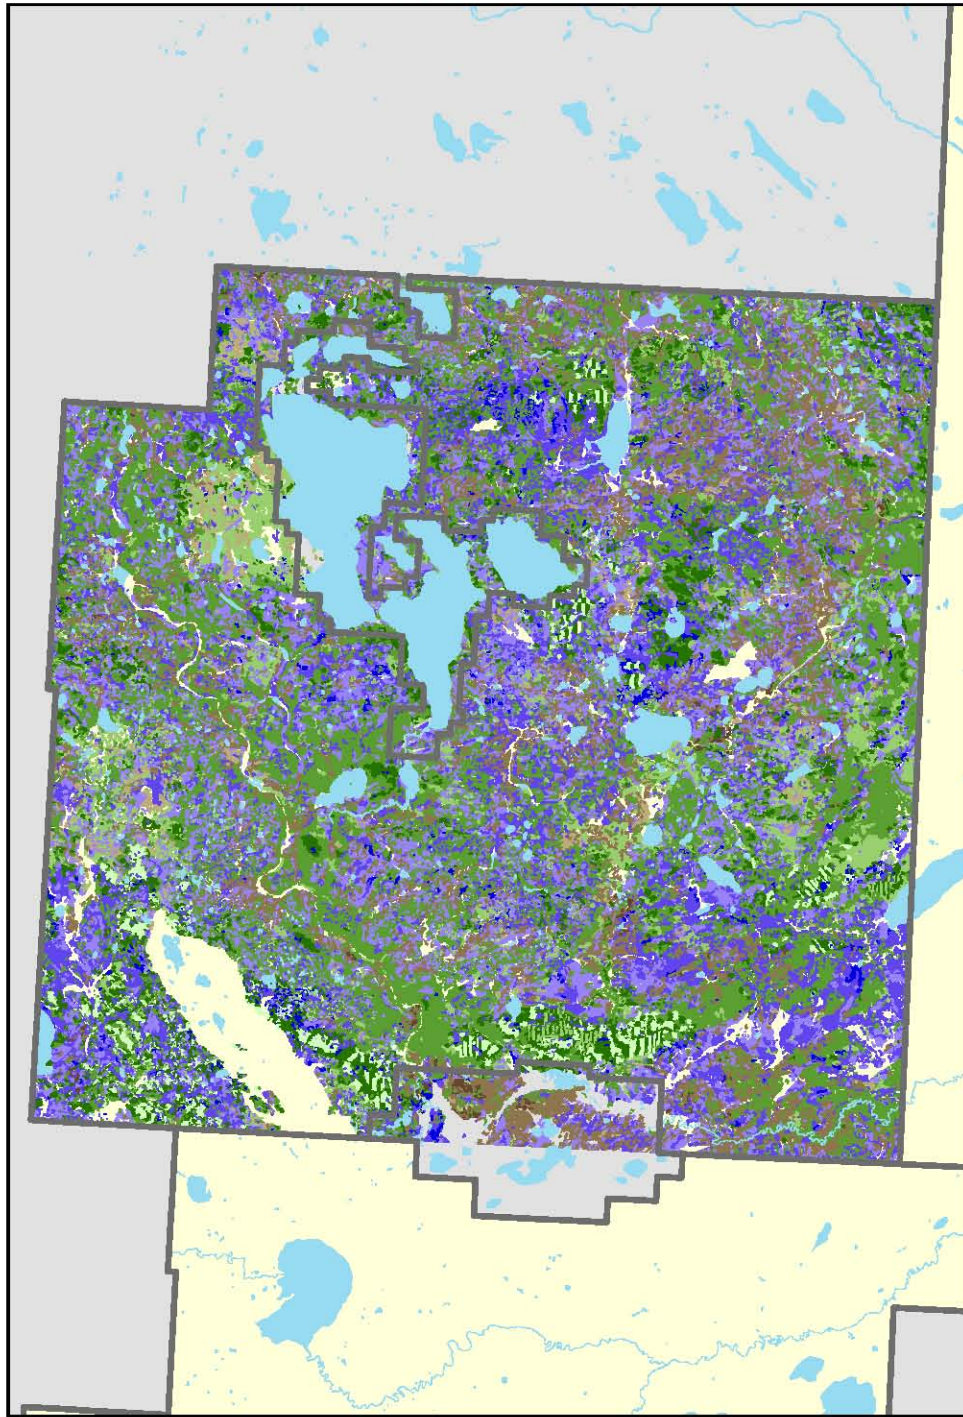

Seral Stages

FMU S11

Year 2006

Year 2016

Year 2056

Seral/ Vegetation Type

- | | | |
|----------------|---------------|-----------------------|
| Young Mesic | Young Pine | Young Black Spruce |
| Immature Mesic | Immature Pine | Immature Black Spruce |
| Mature Mesic | Mature Pine | Mature Black Spruce |
| Old Mesic | Old Pine | Old Black Spruce |