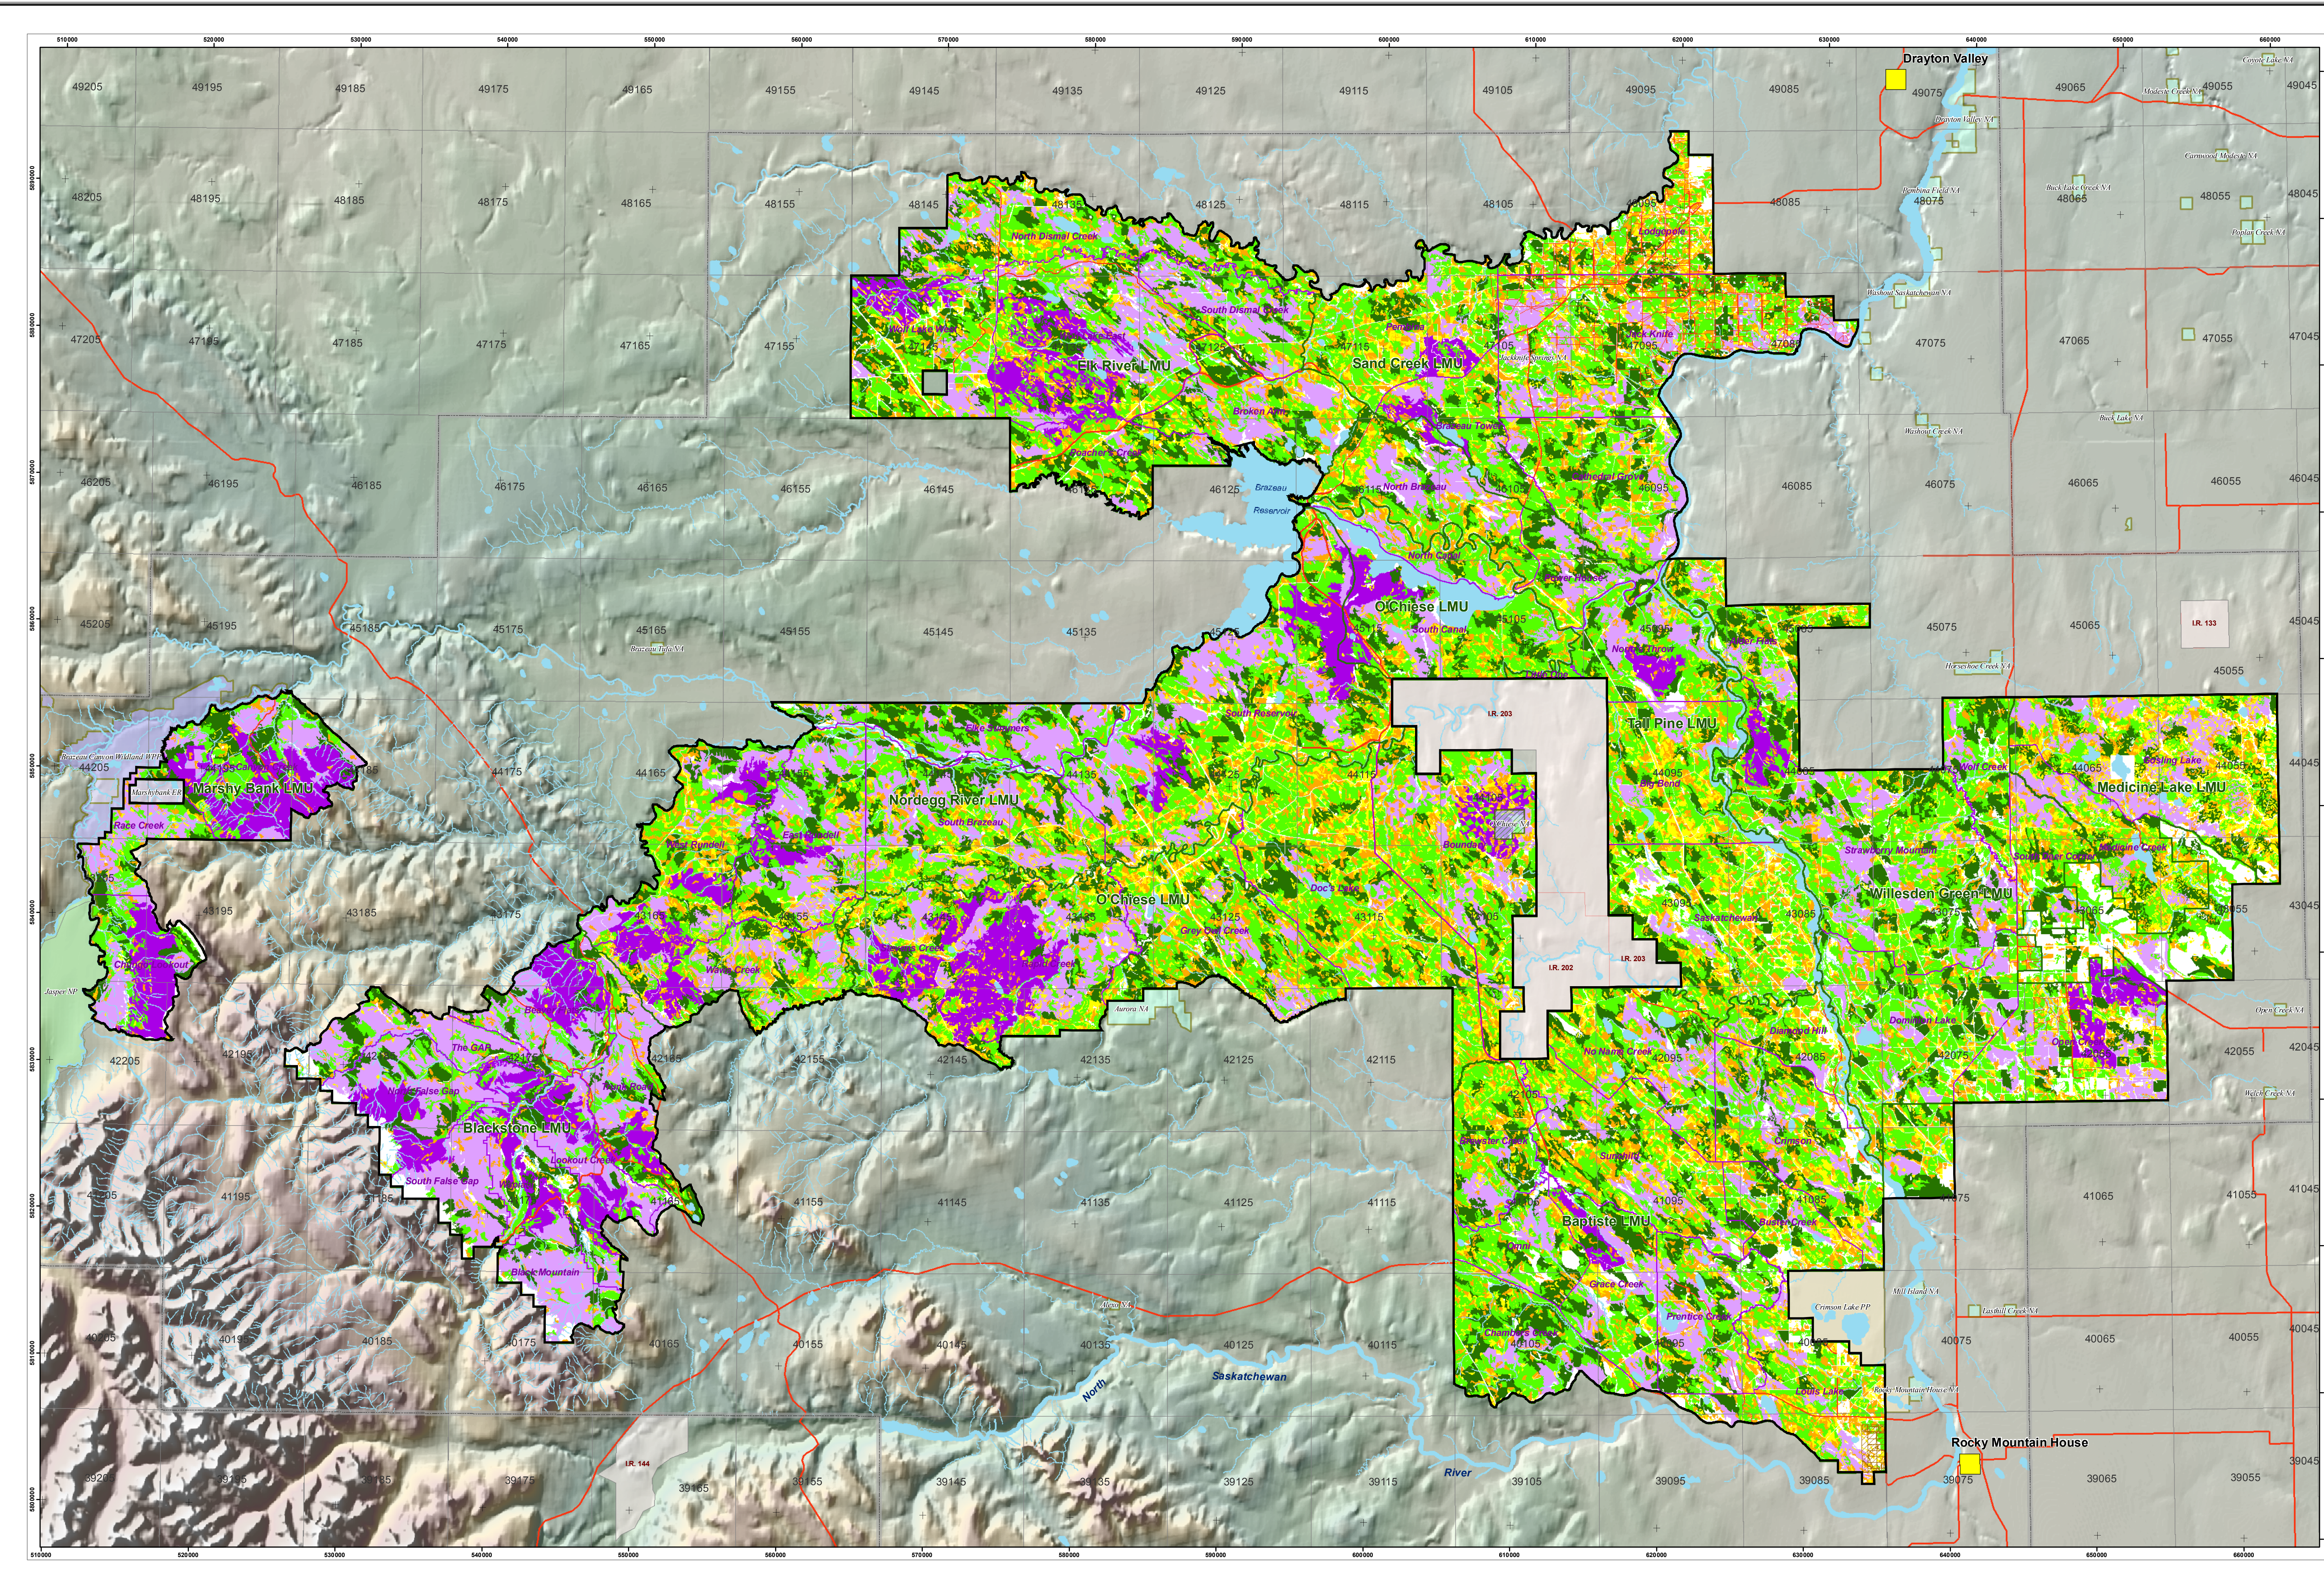

Patch Size Classes at Year 0

Sustained Yield Unit R12

Weyerhaeuser Drayton Valley

Patch Size Classes Year 0

Legend

Base Features

- SYU Boundary
- Extent of Net Landbase Digital Data
- LMU Boundary
- Harvest Design Area
- Roads / Access
- ATS
- Communities
- Reserve
- Lakes / Rivers
- Streams

Protected Areas

- NP - National Park
- PP - Provincial Park
- WPP - Wildland Park
- ER - Ecological Reserve
- NA - Natural Area

Recreation/Natural Areas Inside FMA

- Natural Areas
- Recreational Lease

Patch Size Classes in Hectares

- 500+ Ha
- 100 - 500 Ha
- 40 - 100 Ha
- 10 - 40 ha
- 5 - 10 Ha
- 0 - 5 Ha

Weyerhaeuser Drayton Valley Location Map

North Arrow

1:150,000 @ 50" X 28"
1:350,000 @ 22" X 12"

Projection: UTM Zone 11 - Datum: NAD83 (CSRS)