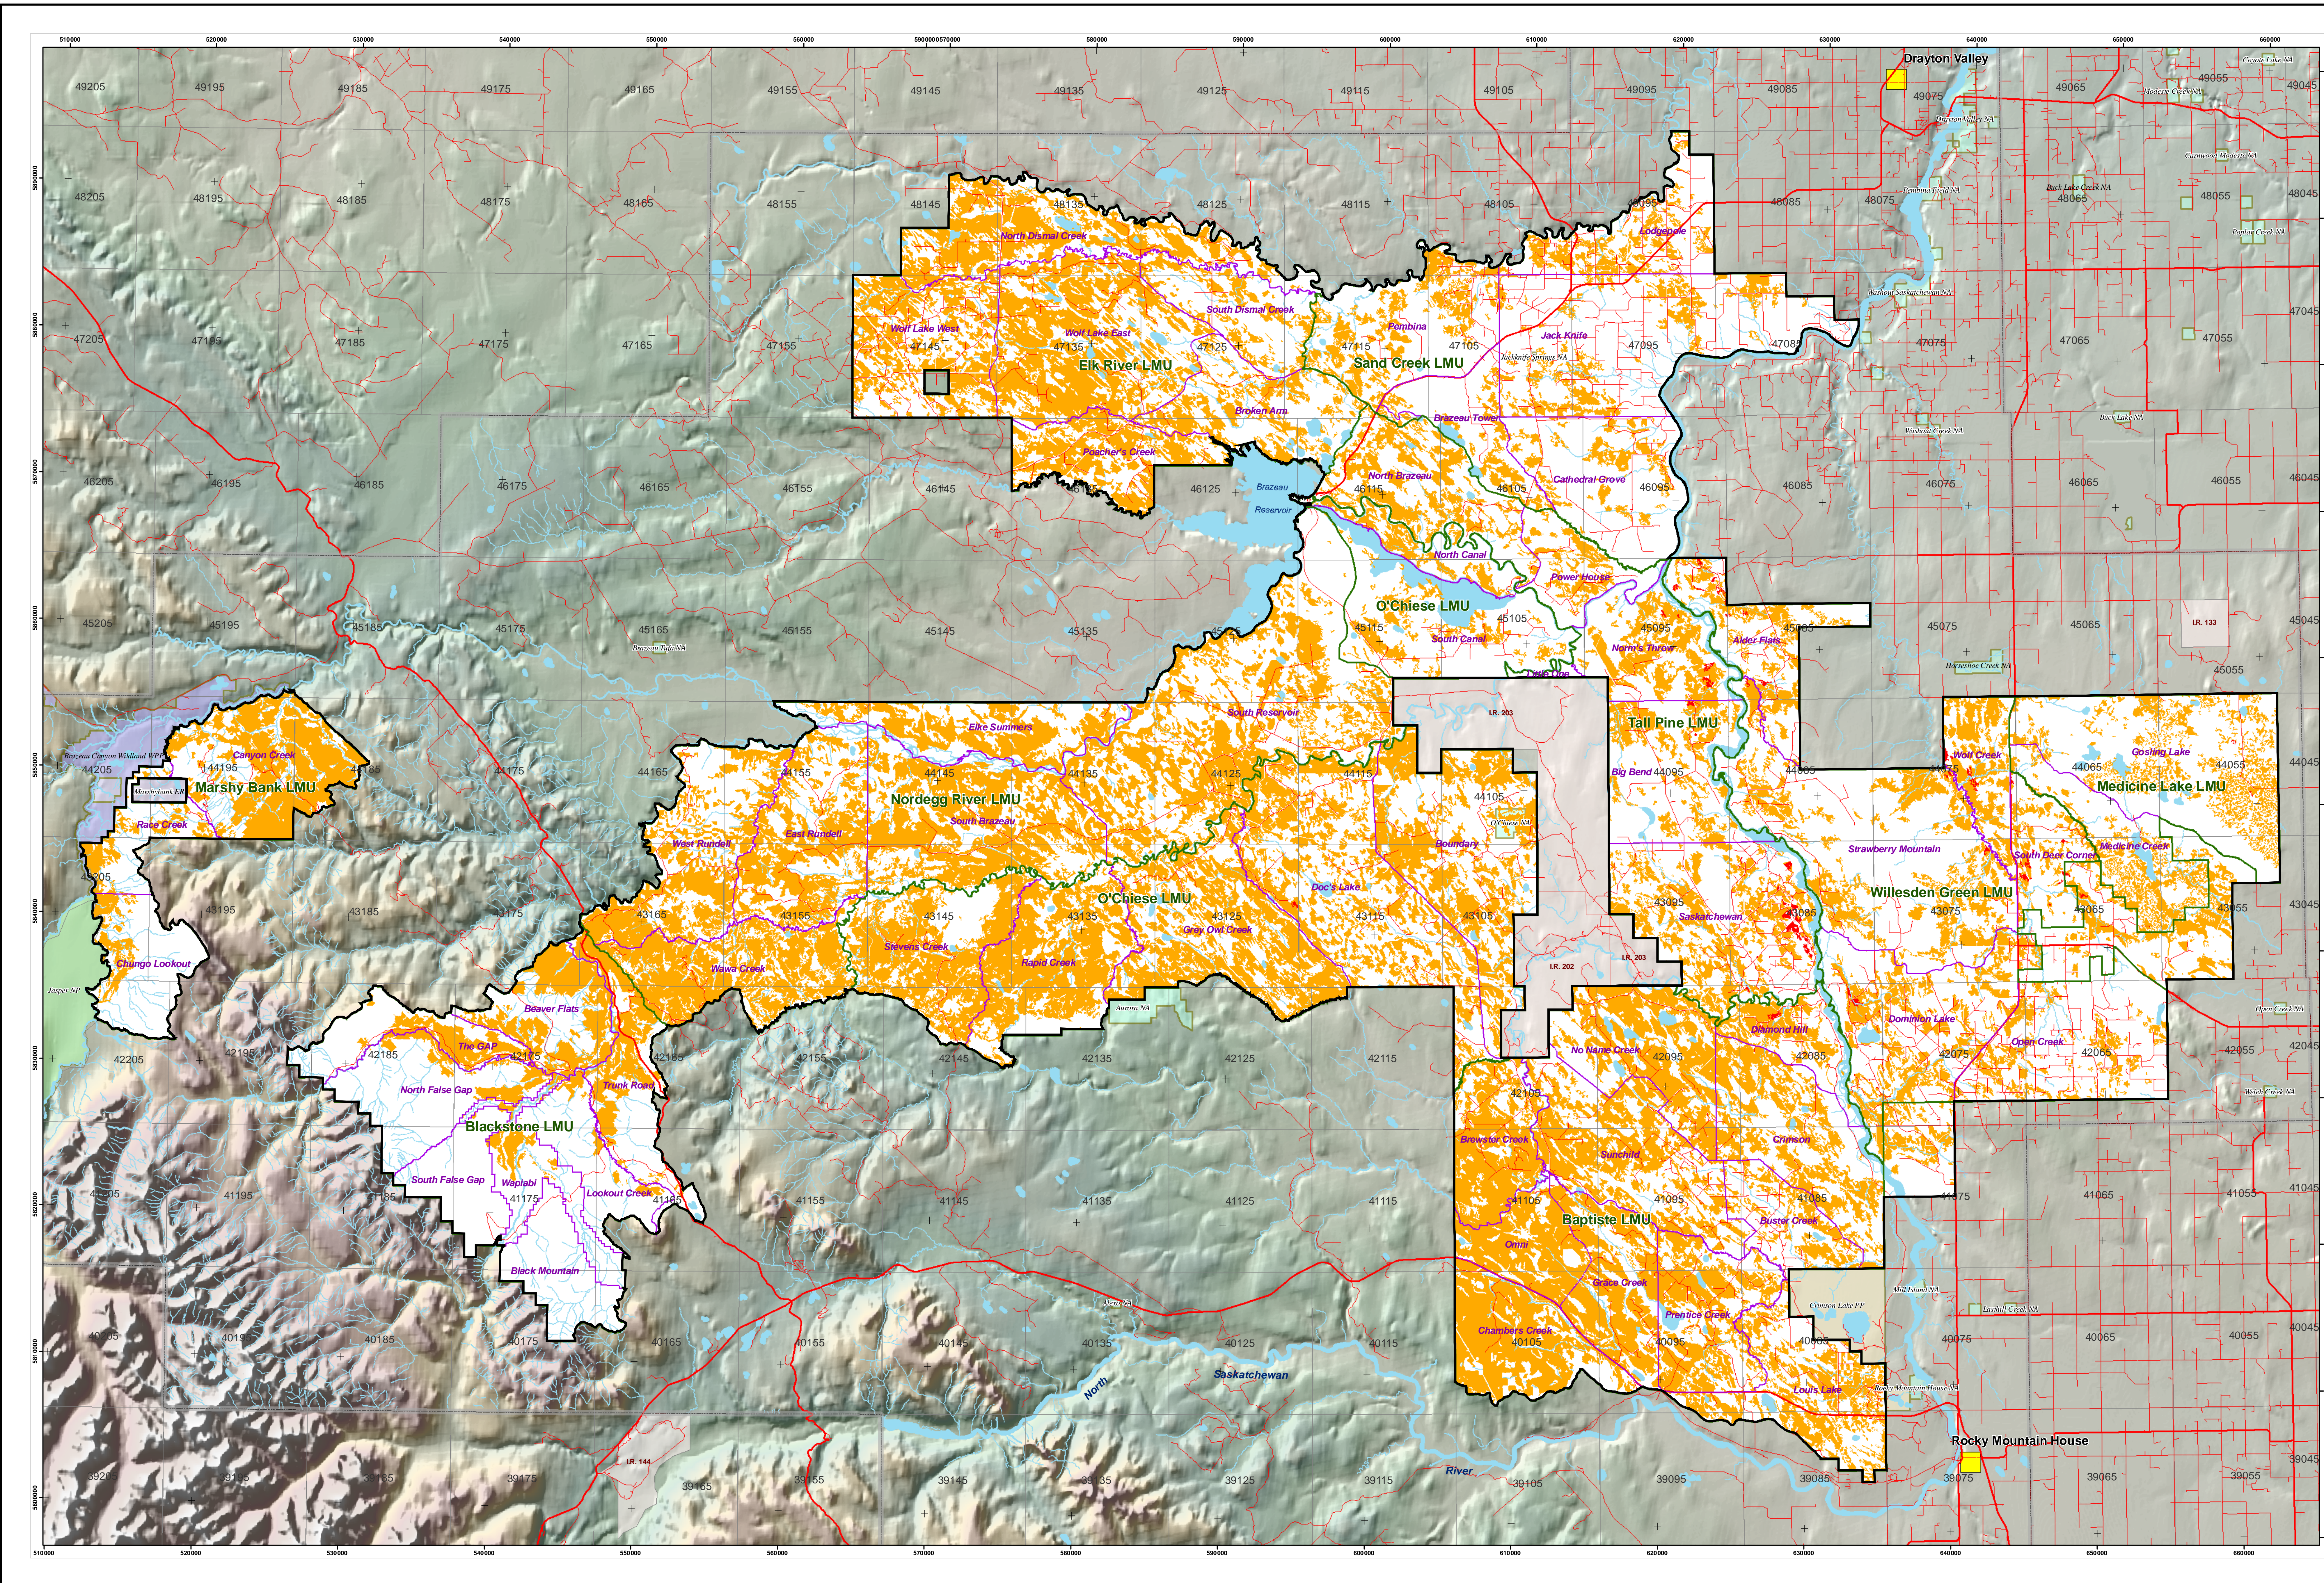

MPB Susceptibility Rating

Sustained Yield Unit R12

Weyerhaeuser
The future is growing™

Weyerhaeuser Drayton Valley

MPB Susceptibility Rating

Legend

Base Features

- SYU Boundary
- Extent of Net Landbase Digital Data
- LMU Boundary
- Harvest Design Area
- Roads / Access
- ATS
- Communities
- Reserve
- Lakes / Rivers
- Streams

Protected Areas

- NP - National Park
- PP - Provincial Park
- WPP - Wildland Park
- ER - Ecological Reserve
- NA - Natural Area

Recreation/Natural Areas Inside FMA

- Natural Areas
- Recreational Lease

MPB Susceptibility

- Rank 1
- Rank 2

Weyerhaeuser Drayton Valley Location Map

1:150,000 @ 50" X 28"
1:350,000 @ 22" X 12"

Projection: UTM Zone 11 - Datum: NAD83 (CRS)

Timberline
Natural Resource Group

Timberline Natural Resource Group
Resource Analysis Department
Edmonton, Alberta
February 25, 2008